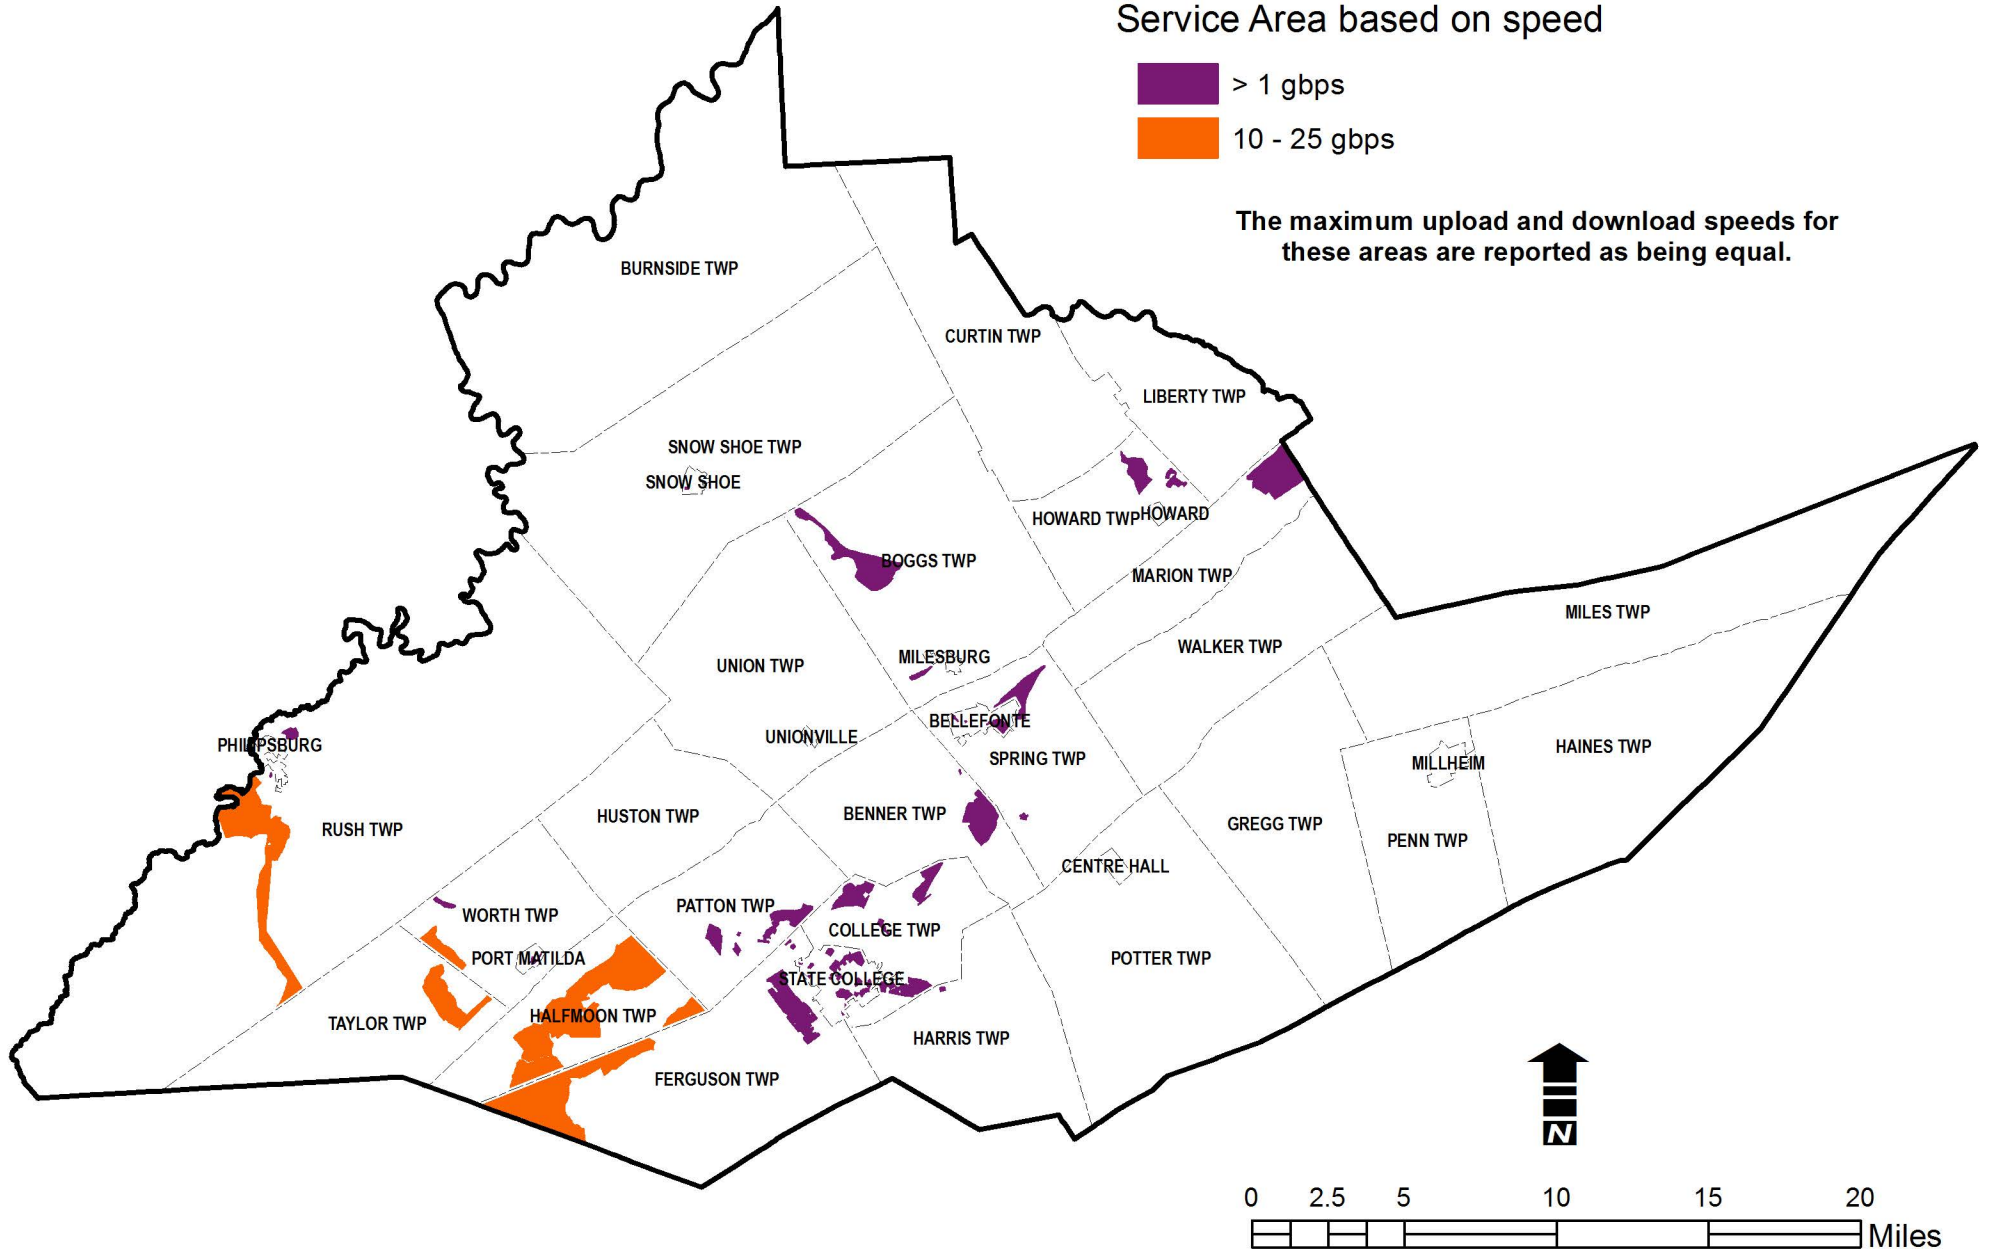

Maximum Upload/Download Speeds for Optical and Fiber-to-End Use Carriers in Centre County

Service Area based on speed

 > 1 gbps

 10 - 25 gbps

The maximum upload and download speeds for these areas are reported as being equal.

Prepared by the
Centre County Planning and Community Development Office,
01/22/2016.