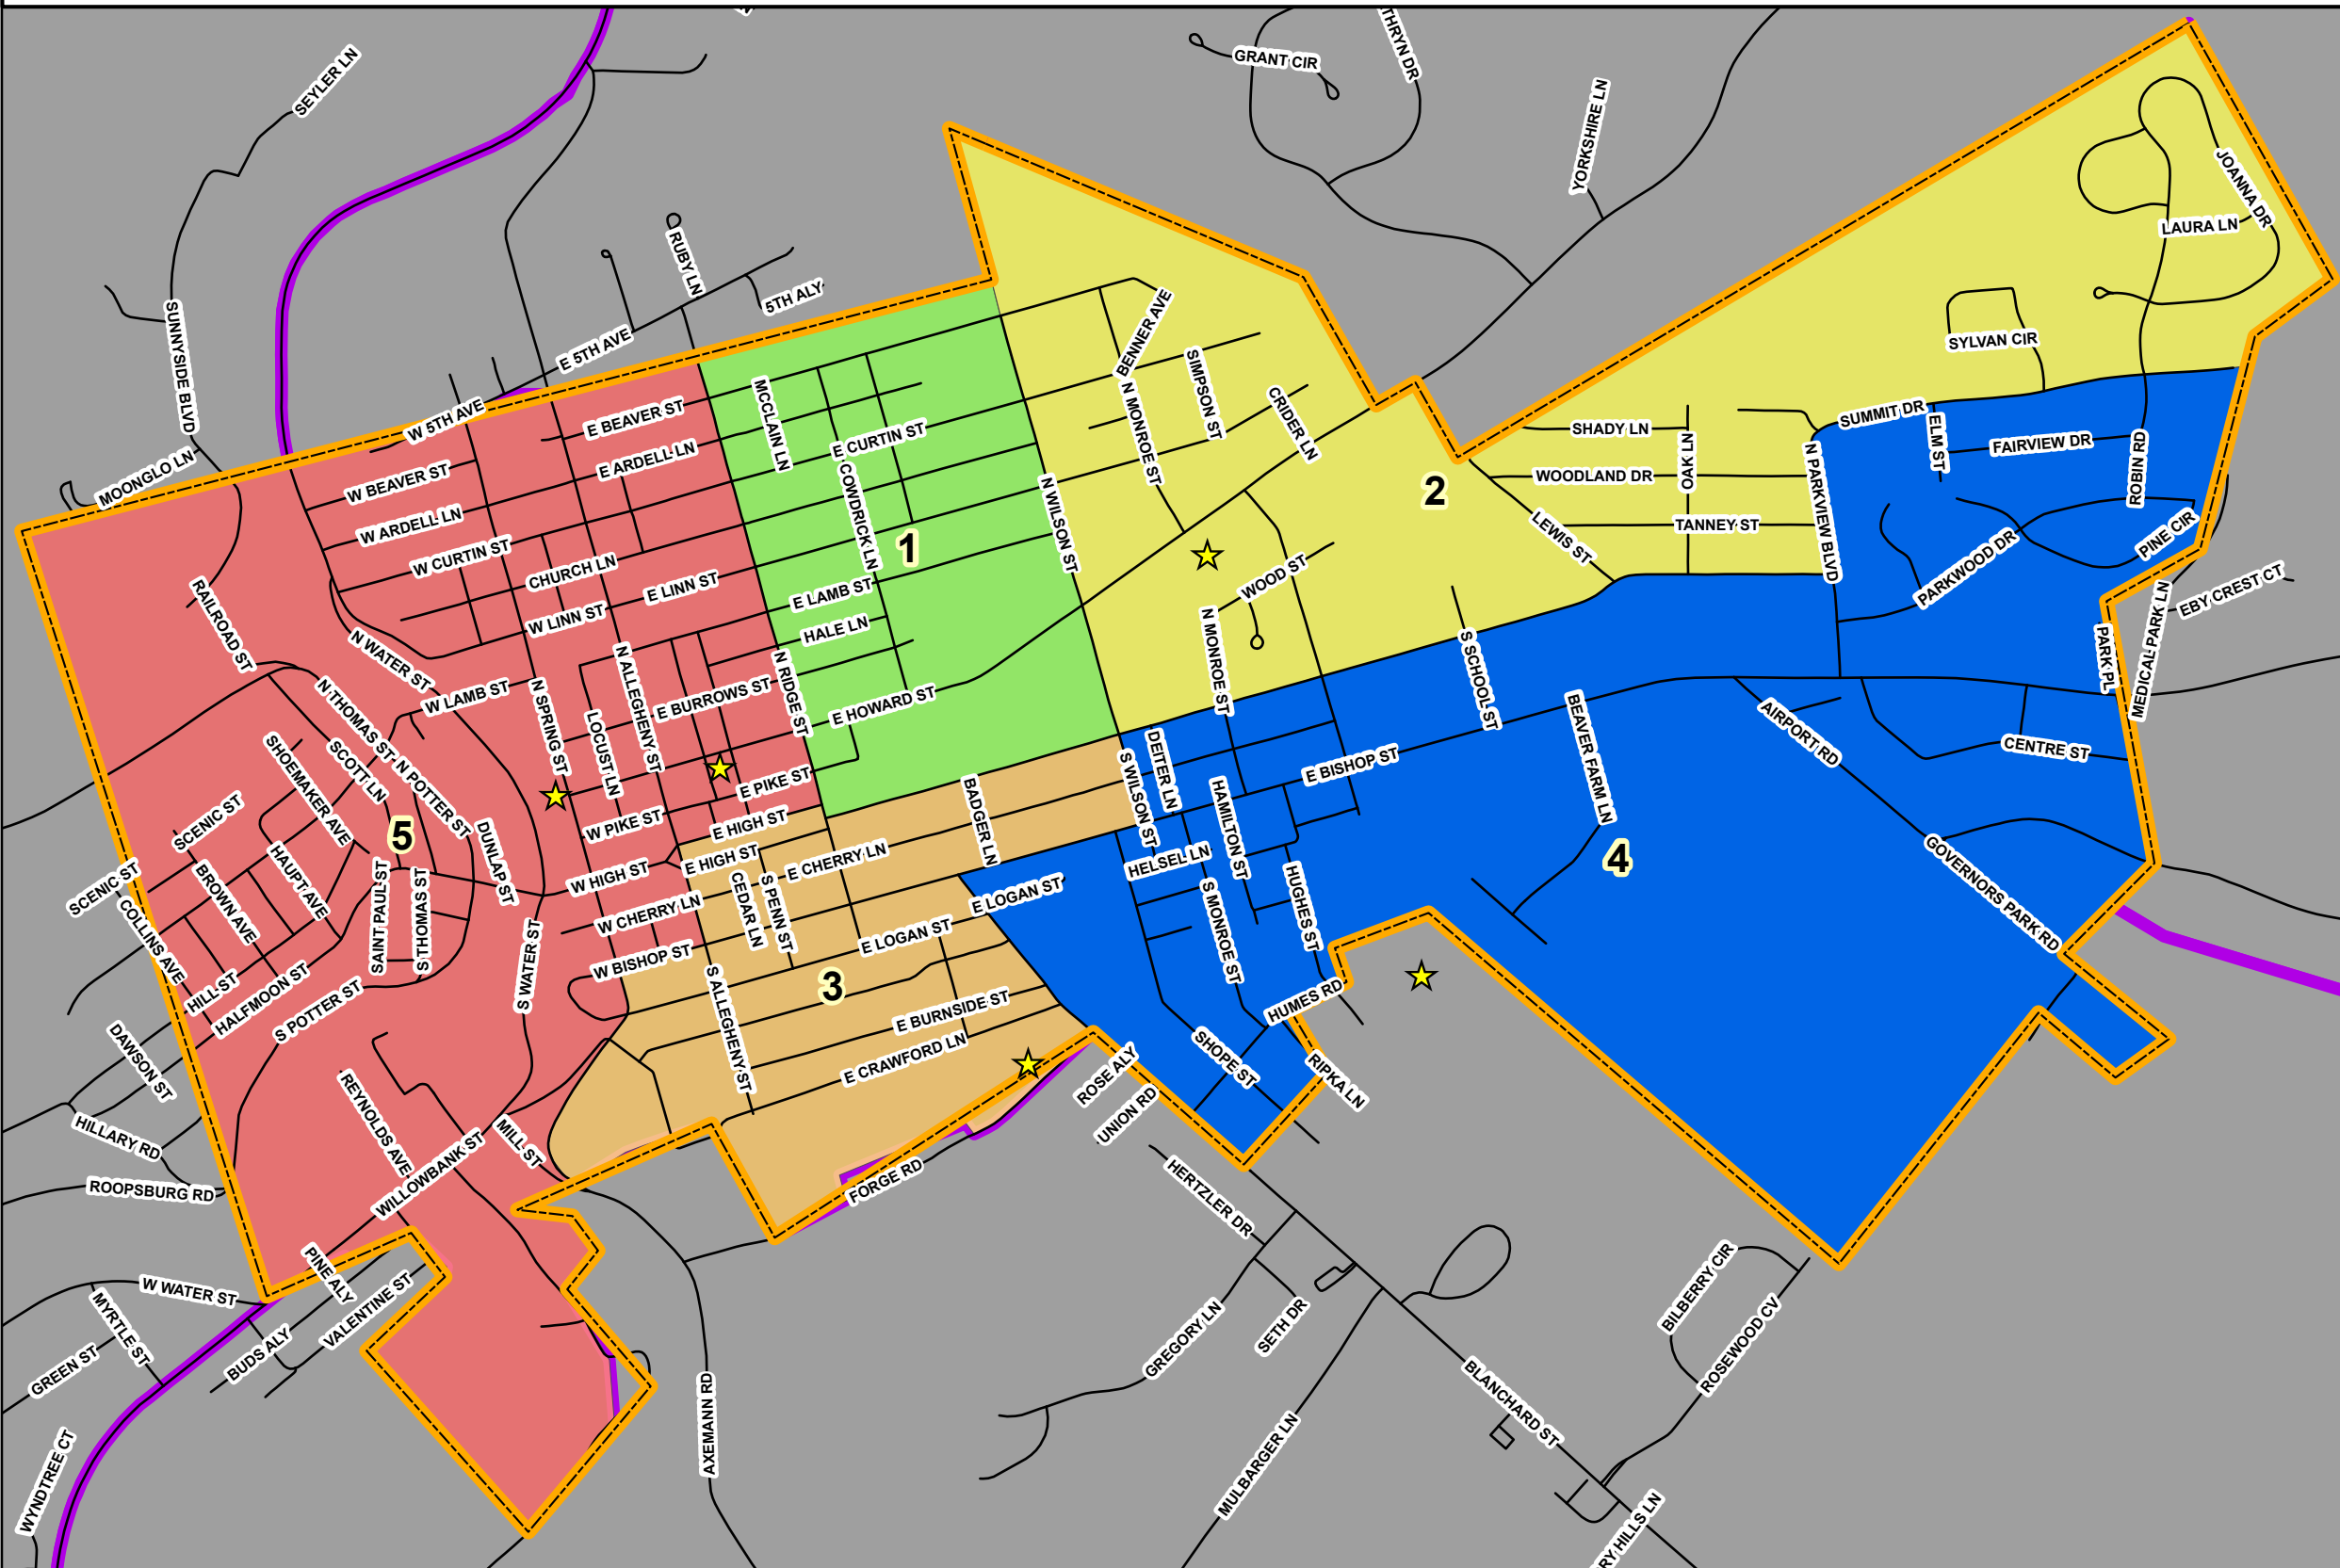

Find out where to Vote!

Instructions

- ➔ **Step 1** - Locate your Precinct on the Map
- ↓ **Step 2** - Reference the list to find the Voting Location
- 🌐 **Step 3** - Still don't know where to vote? Visit www.CentreCountyVotes.com for more information.

**Primary Election Day is
Tuesday, May 15, 2018.
Polls are open from 7AM-8PM.**

#1 – Bellefonte North
Logan Fire Hall (Main Entrance)
120 E Howard St

#2 – Bellefonte Northeast
Crestside Terrace
602 E Howard St

#3 – Bellefonte South
Lambert Hall
303 Forge Rd

#4 – Bellefonte Southeast
Faith United Methodist Church
512 Hughes St

#5 – Bellefonte West
First Presbyterian Church
203 N Spring St

Still don't know where you vote? Visit www.CentreCountyVotes.com