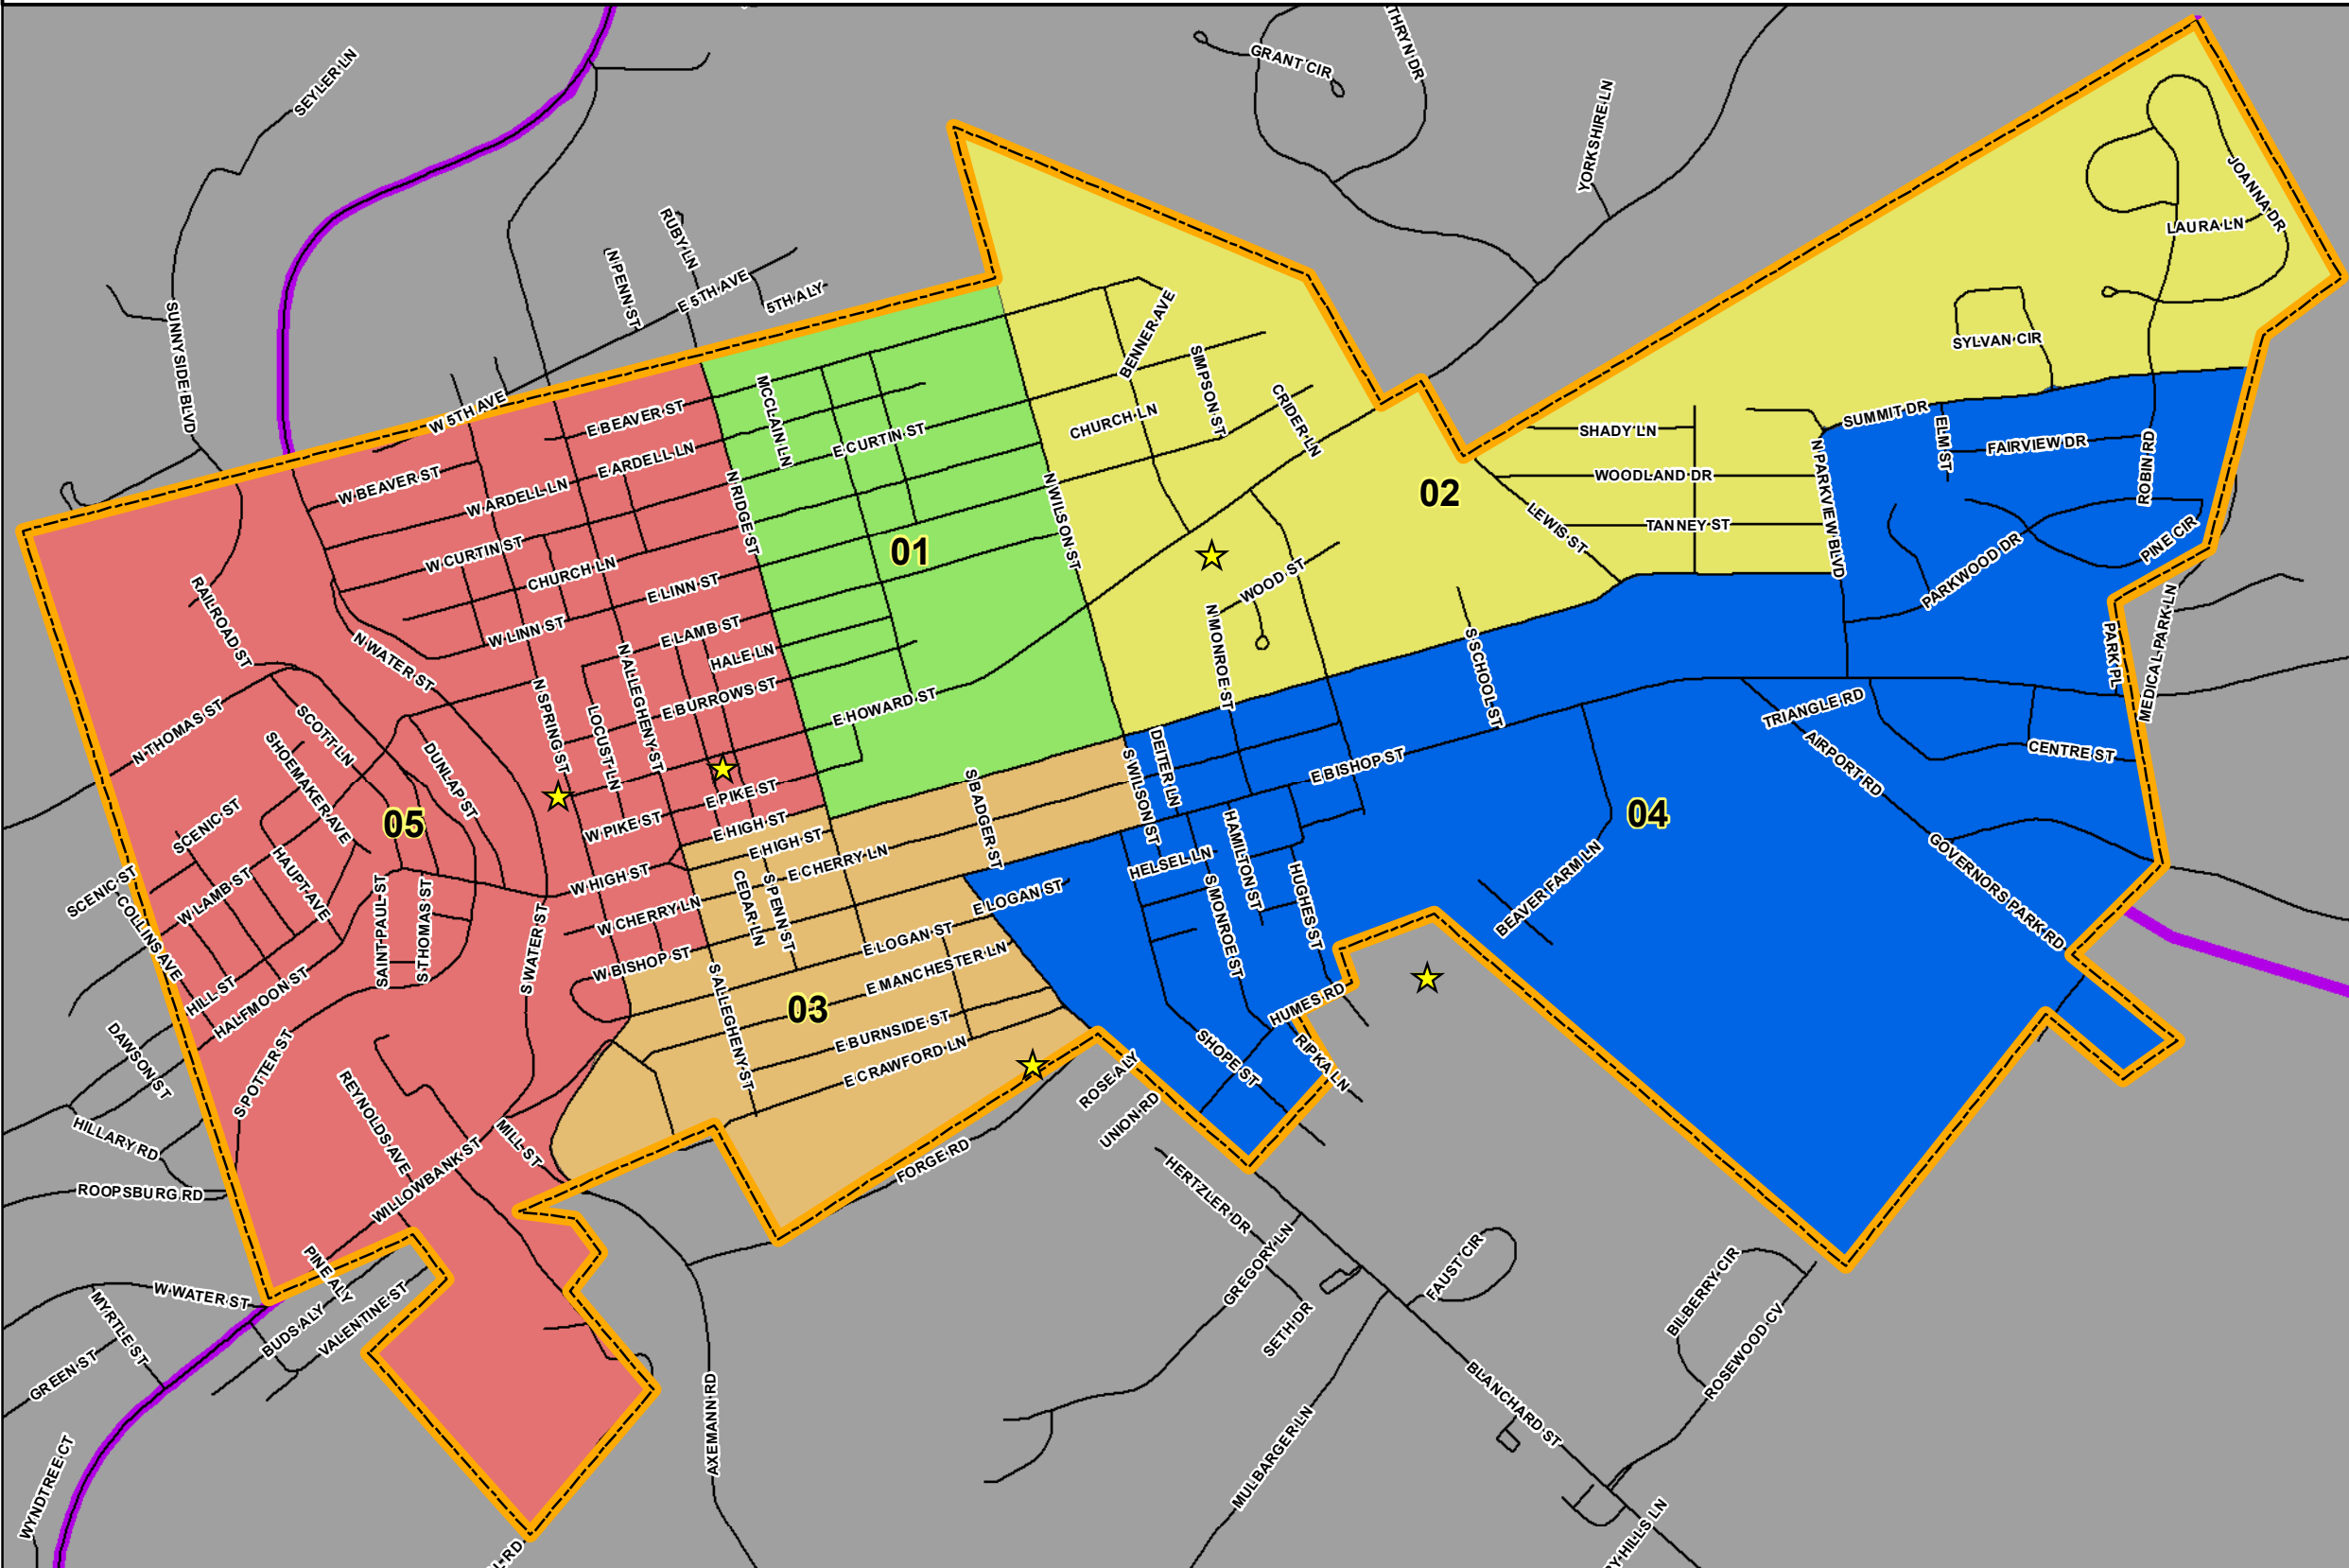

Find out where to Vote!

Instructions

- ← **Step 1** - Locate your Precinct on the Map
- ↓ **Step 2** - Reference the list to find the Voting Location
- 🌐 **Step 3** - Still don't know where to vote? Visit www.CentreCountyVotes.com for more information.

**Primary Election Day is
Tuesday, May 16, 2017.
Polls are open from 7AM-8PM.**

#1 – Bellefonte North
Logan Fire Hall (Main Entrance)
120 E Howard St

#2 – Bellefonte Northeast
Crestside Terrace
602 E Howard St

#3 – Bellefonte South
Lambert Hall
303 Forge Rd

#4 – Bellefonte Southeast
Faith United Methodist Church
512 Hughes St

#5 – Bellefonte West
First Presbyterian Church
203 N Spring St

Still don't know where you vote? Visit www.CentreCountyVotes.com