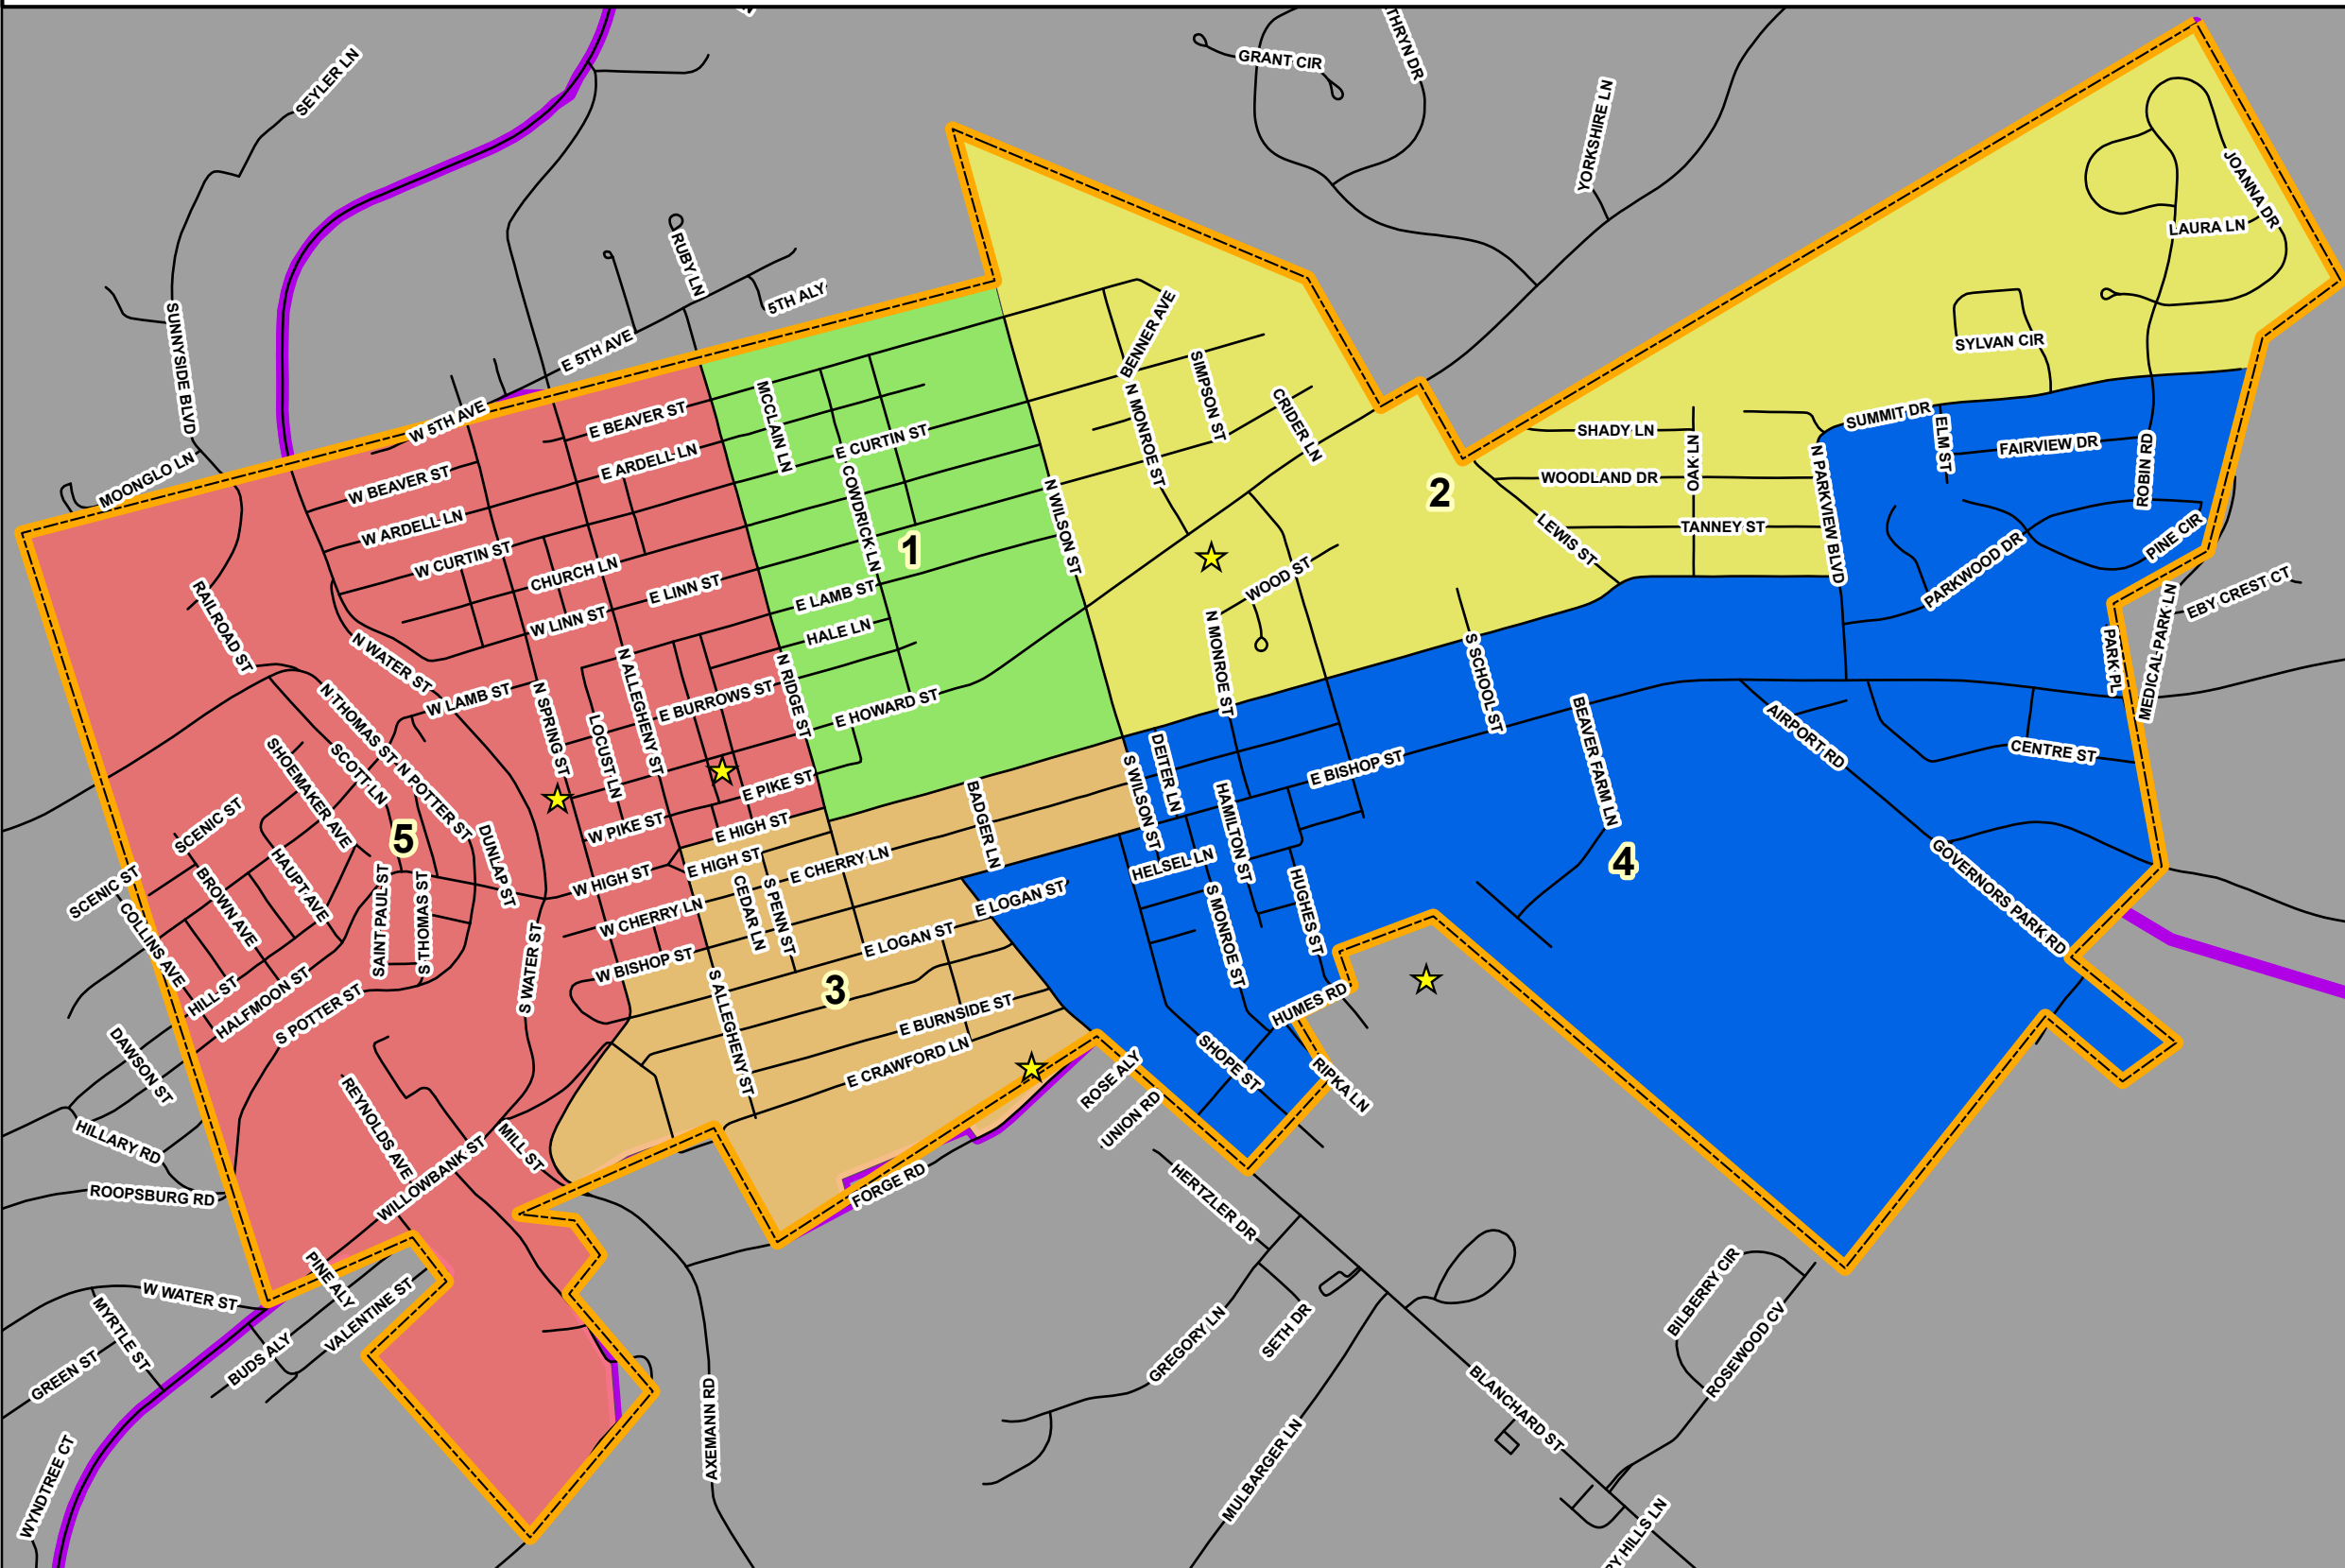

Find out where to Vote!

Instructions

- Step 1 - Locate your Precinct on the Map
- Step 2 - Reference the list to find the Voting Location
- Step 3 - Still don't know where to vote? Visit www.CentreCountyVotes.com for more information.

**General Election Day is
Tuesday, November 6, 2018.
Polls are open from 7AM-8PM.**

#1 – Bellefonte North
Logan Fire Hall (Main Entrance)
120 E Howard St

#2 – Bellefonte Northeast
Crestside Terrace
602 E Howard St

#3 – Bellefonte South
Lambert Hall
303 Forge Rd

#4 – Bellefonte Southeast
Faith United Methodist Church
512 Hughes St

#5 – Bellefonte West
First Presbyterian Church
203 N Spring St

Still don't know where you vote? Visit www.CentreCountyVotes.com