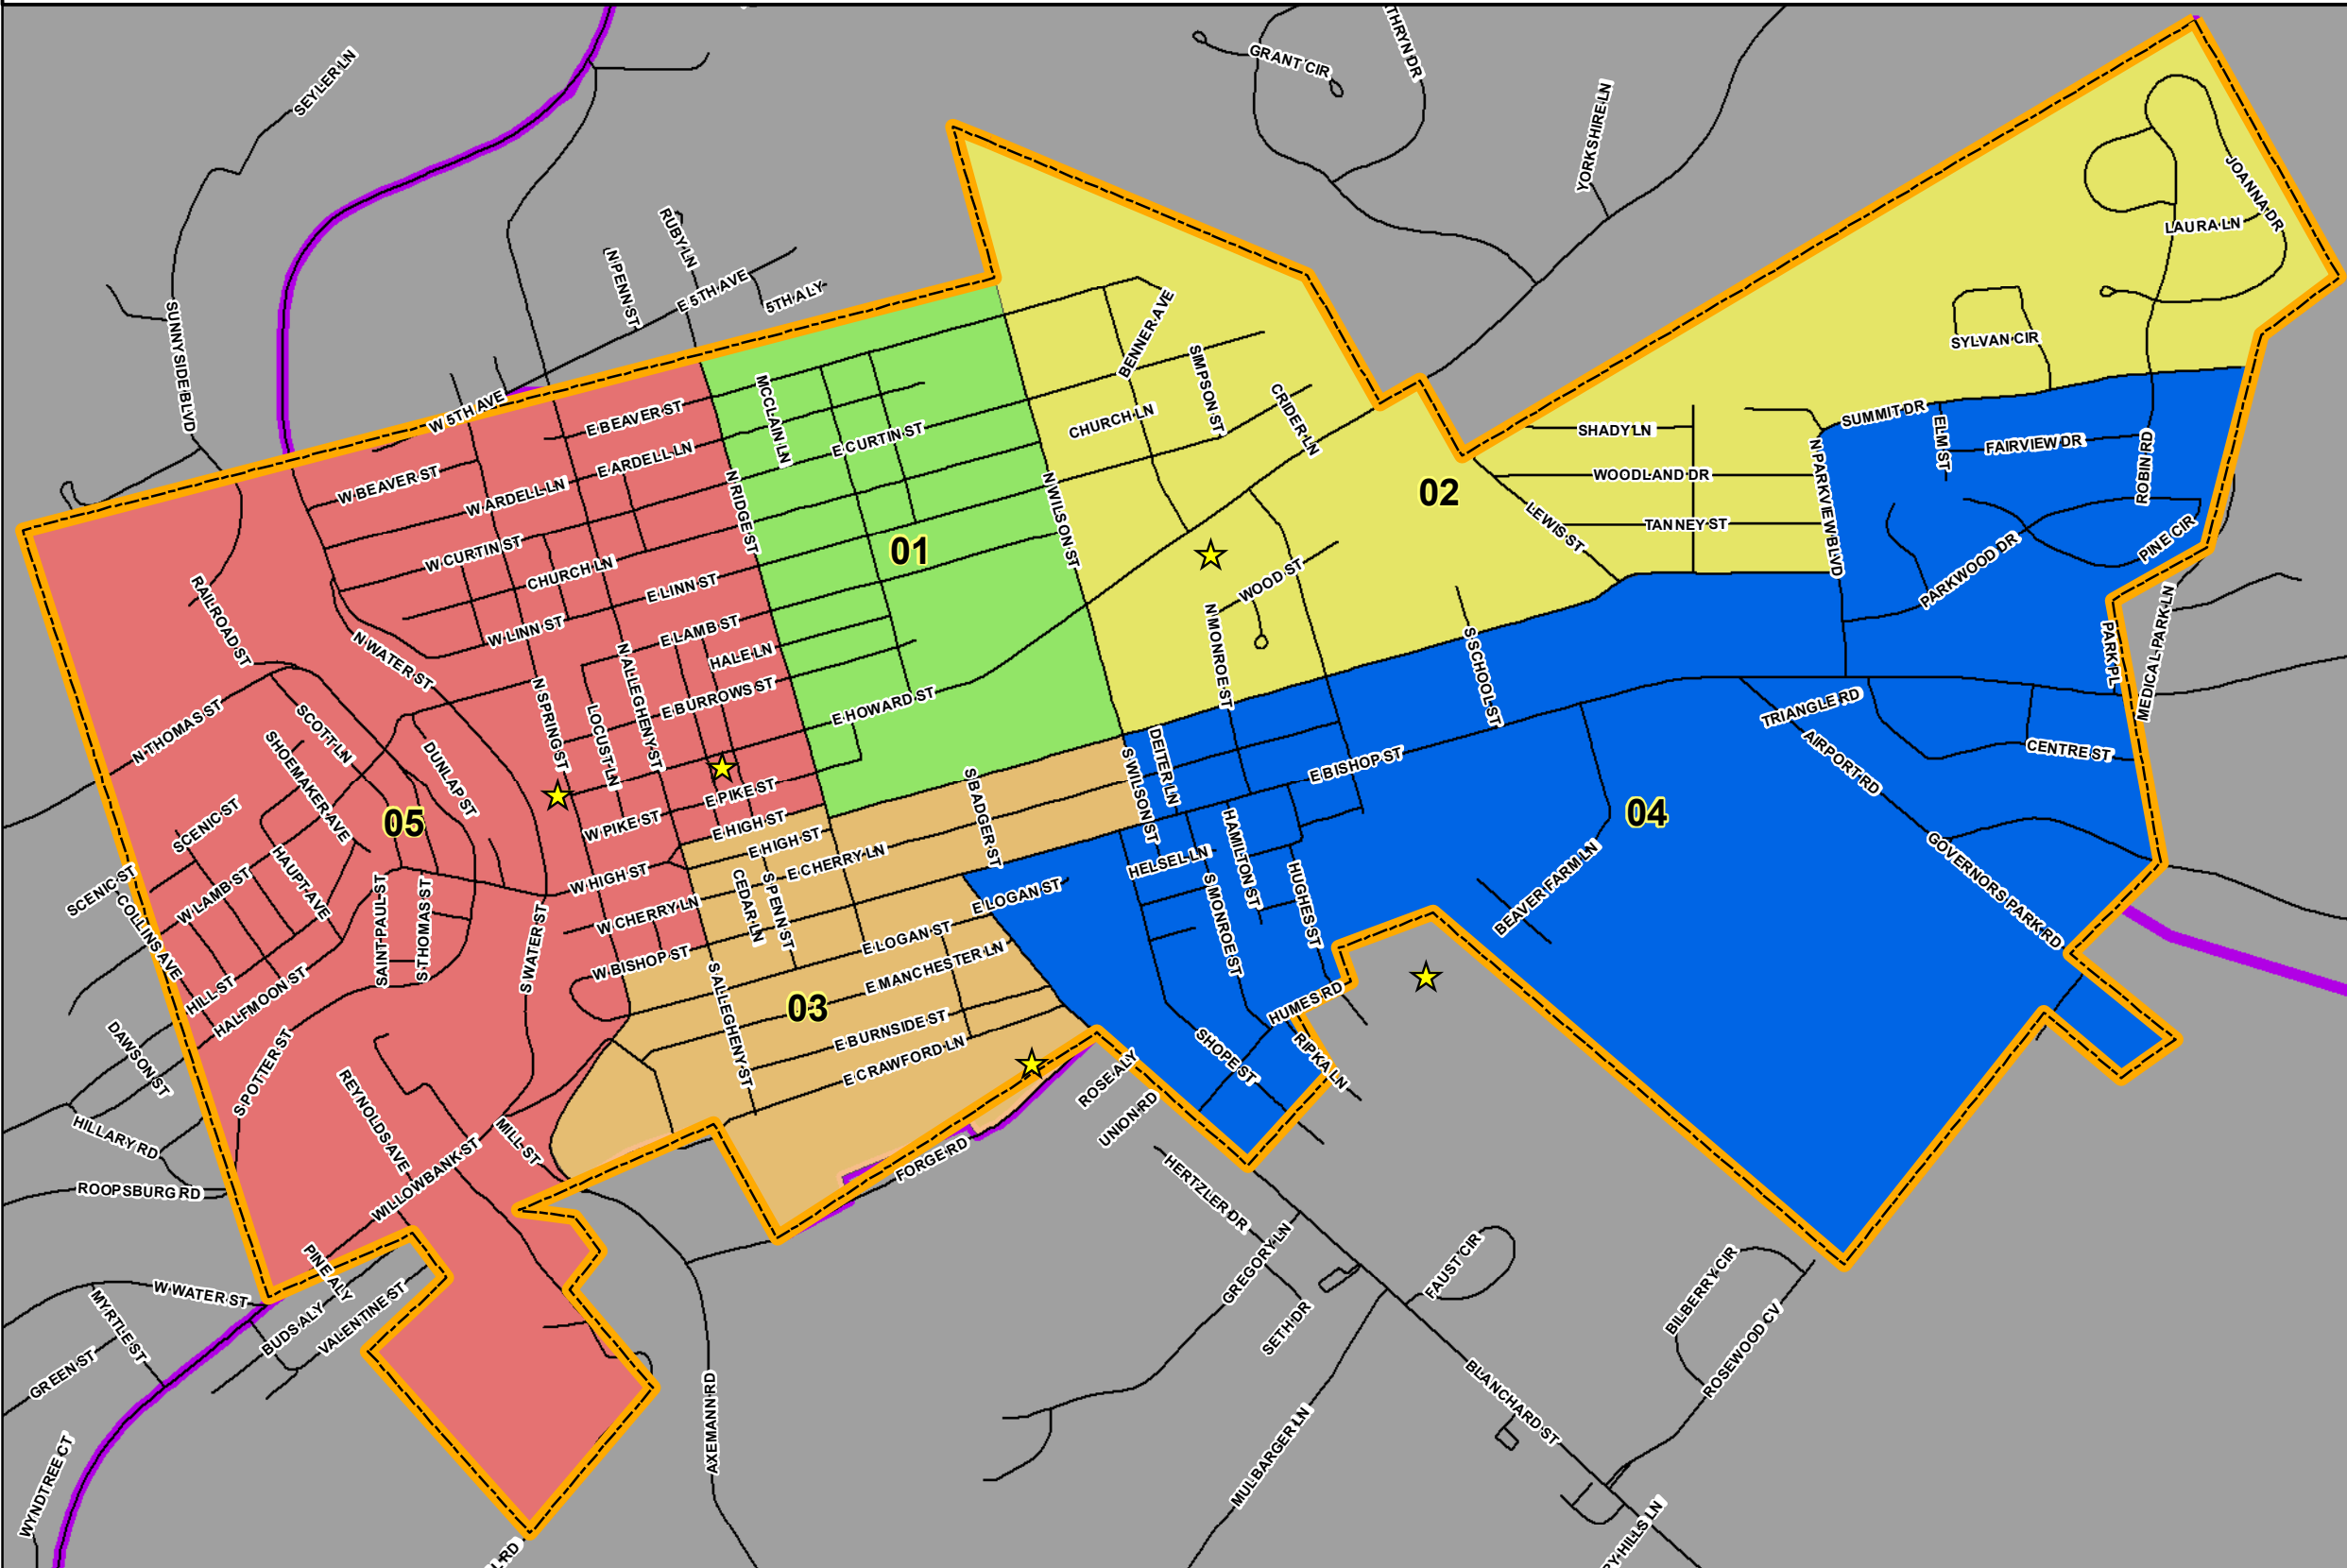

Find out where to Vote!

Instructions

- ← **Step 1** - Locate your Precinct on the Map
- ↓ **Step 2** - Reference the list to find the Voting Location
- 🌐 **Step 3** - Still don't know where to vote? Visit www.CentreCountyVotes.com for more information.

**General Election Day is
Tuesday, November 7, 2017.
Polls are open from 7AM-8PM.**

#1 – Bellefonte North
Logan Fire Hall (Main Entrance)
120 E Howard St

#2 – Bellefonte Northeast
Crestside Terrace
602 E Howard St

#3 – Bellefonte South
Lambert Hall
303 Forge Rd

#4 – Bellefonte Southeast
Faith United Methodist Church
512 Hughes St

#5 – Bellefonte West
First Presbyterian Church
203 N Spring St

Still don't know where you vote? Visit www.CentreCountyVotes.com