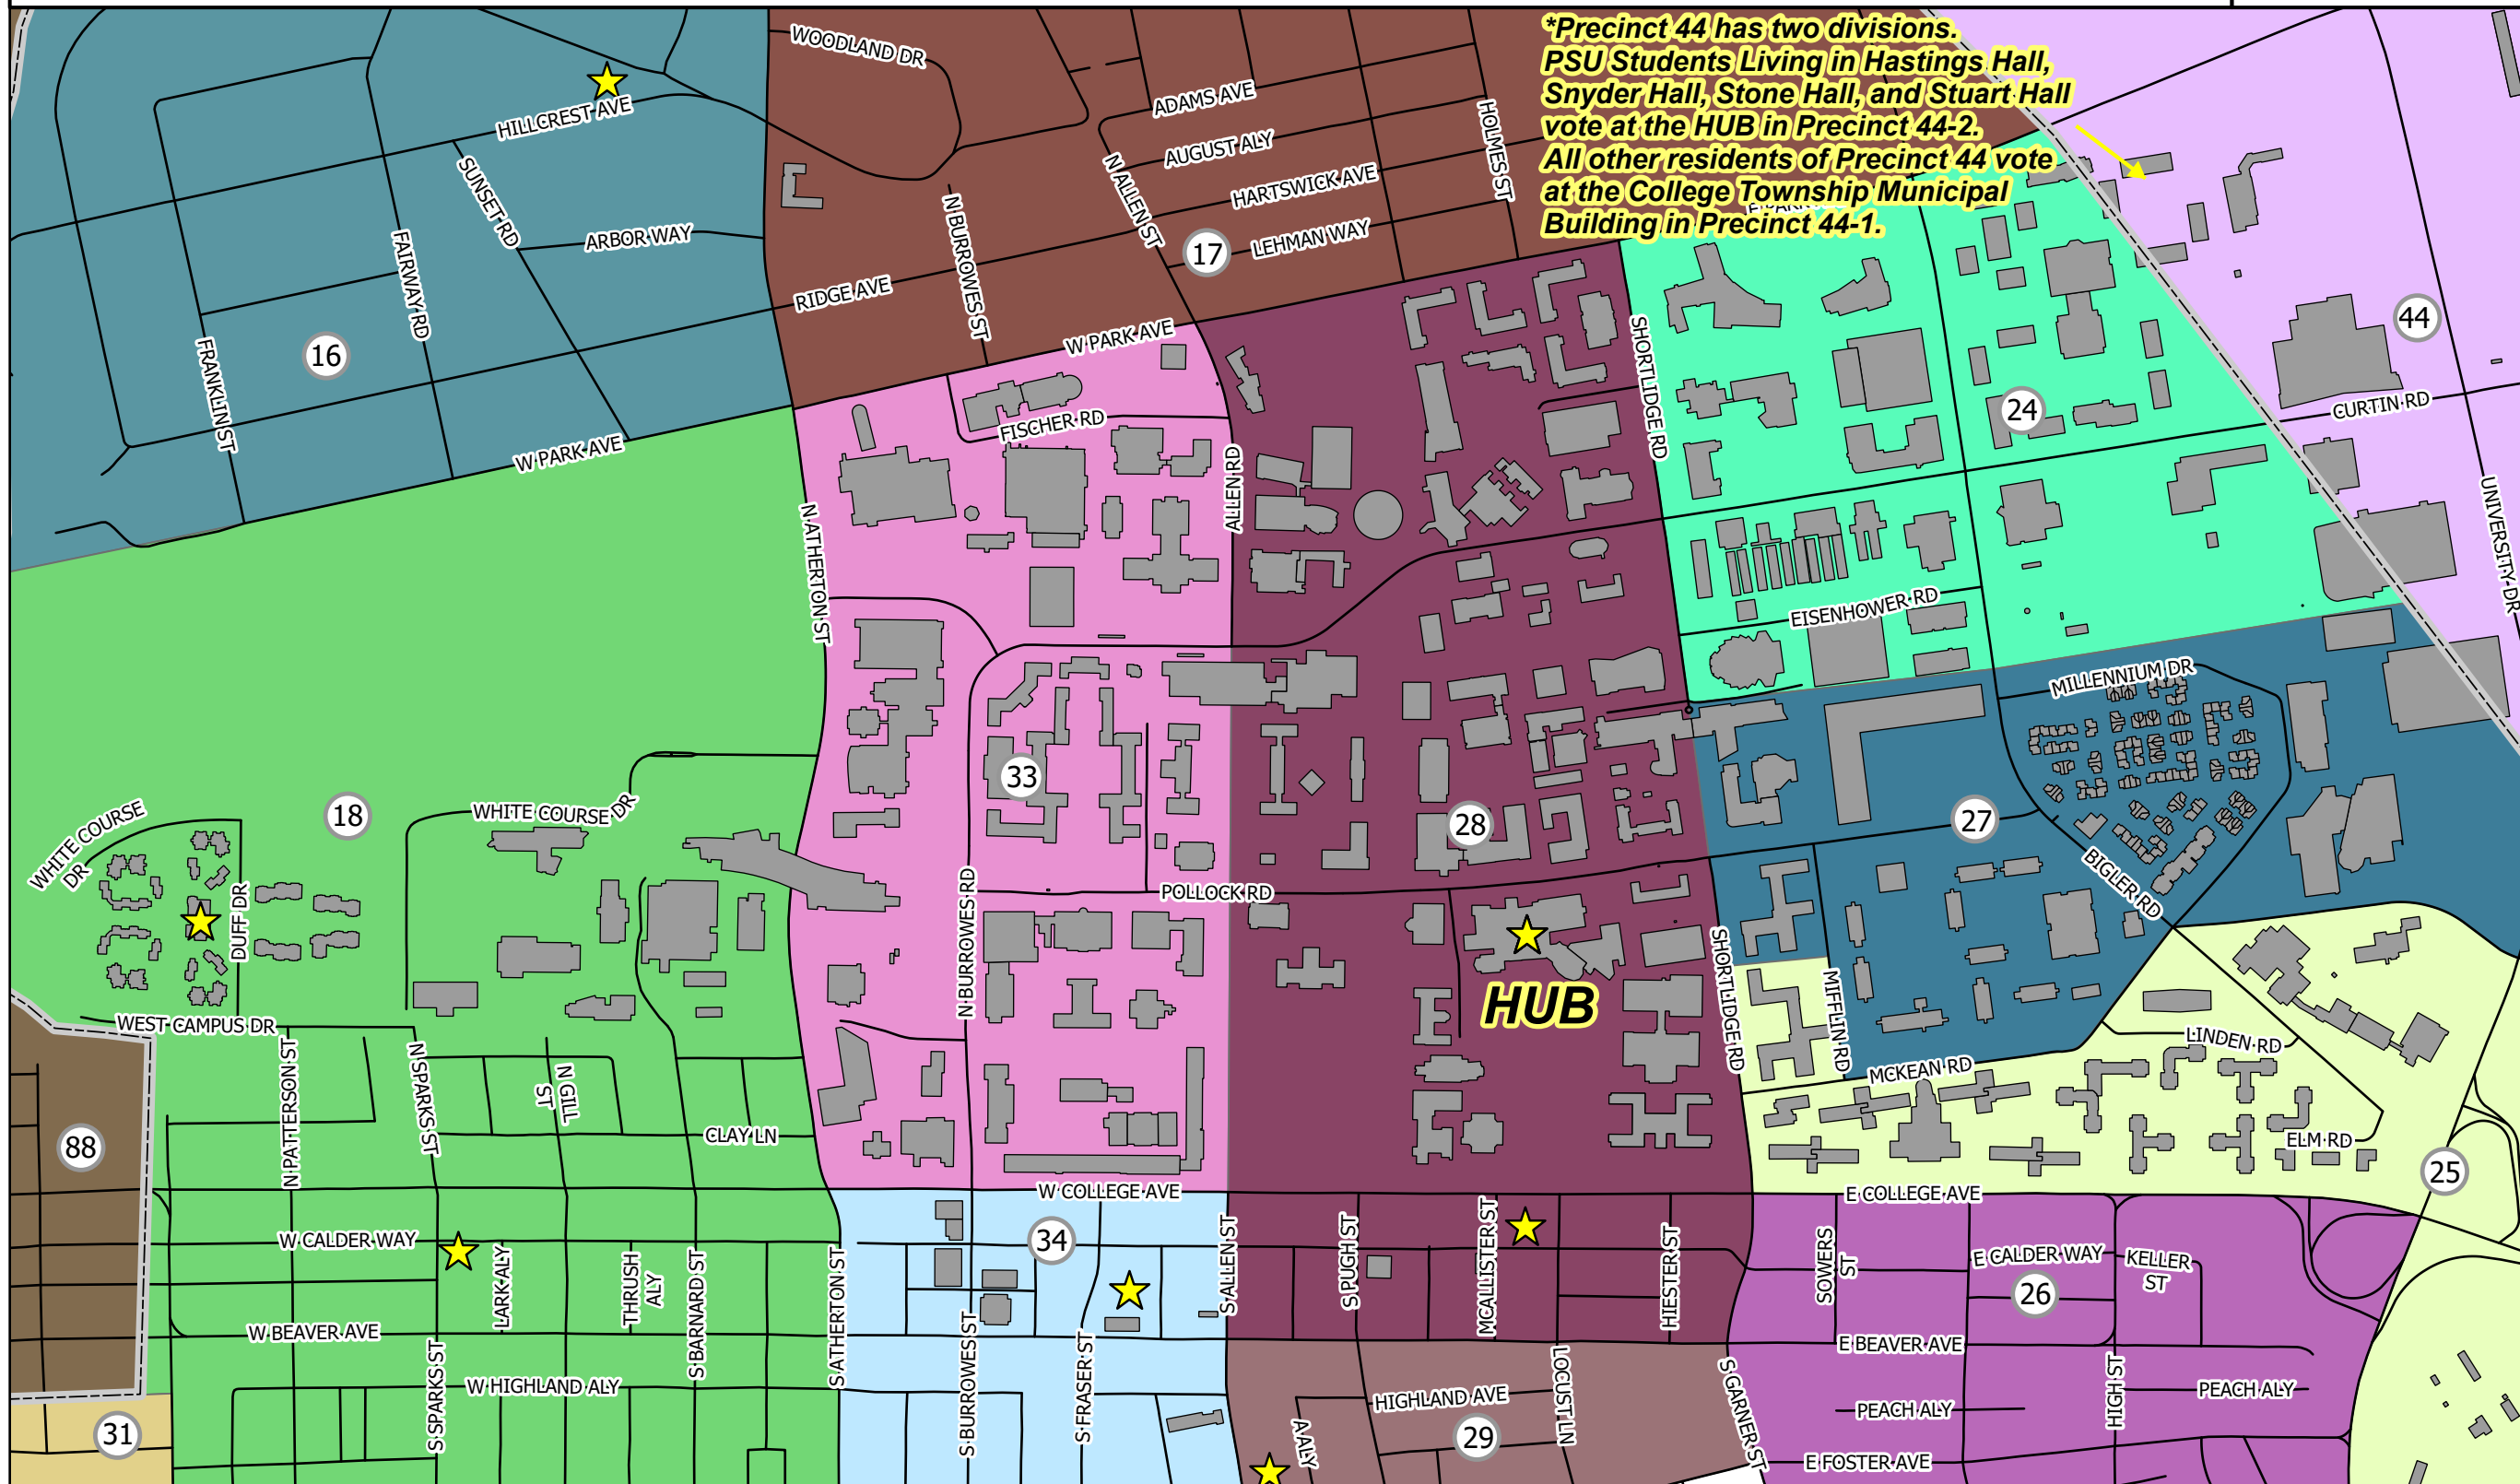

# Find out where to Vote!

General Election Day is  
 Tuesday, November 6, 2018.  
 Polls are open from 7AM-8PM.

- #16 – State College North  
 Church of Christ  
 405 Hillcrest Ave
- #17 – State College Northeast  
 Comfort Suites  
 132 Village Dr
- #18 – State College Northwest  
 108 Weston Community Center  
 Duff Dr
- #24 – State College East 1  
 HUB-Robeson Cultural Center
- #25 – State College East 2  
 HUB – Robeson Cultural Center
- #26 – State College East 3  
 Friends Meetinghouse  
 611 E Prospect Ave
- #27 – State College East 4  
 HUB – Robeson Cultural Center
- #28 – State College East Central 1  
 St. Paul's Church  
 250 E College Ave
- #29 – State College East Central 2  
 State College Borough Building  
 243 S Allen St
- #31 – State College West 1  
 Holy Trinity Orthodox Church  
 119 S Sparks St
- #33 – State College West Central 1  
 HUB – Robeson Cultural Center
- #34 – State College West Central 2  
 CBICC  
 131 S Frasier St
- \*Precinct 44 has two divisions.  
 PSU Students Living in Hastings Hall,  
 Snyder Hall, Stone Hall, and Stuart Hall  
 vote at the HUB in Precinct 44-2.  
 All other residents of Precinct 44 vote  
 at the College Township Municipal  
 Building in Precinct 44-1.
- #44-1 – College West  
 College Township Municipal Building  
 1481 E College Ave
- #44-2 – PSU Students Living in East Halls  
 (Hastings Hall, Snyder Hall,  
 Stone Hall, and Stuart Hall) of  
 Precinct 44 vote at the HUB
- #88 – Ferguson North 3  
 State College Evangelical Free Church  
 1234 Blue Course Dr

Still don't know where you vote? Visit [www.CentreCountyVotes.com](http://www.CentreCountyVotes.com)

A project of the Centre County Board of Elections. Created by the Centre County GIS Department