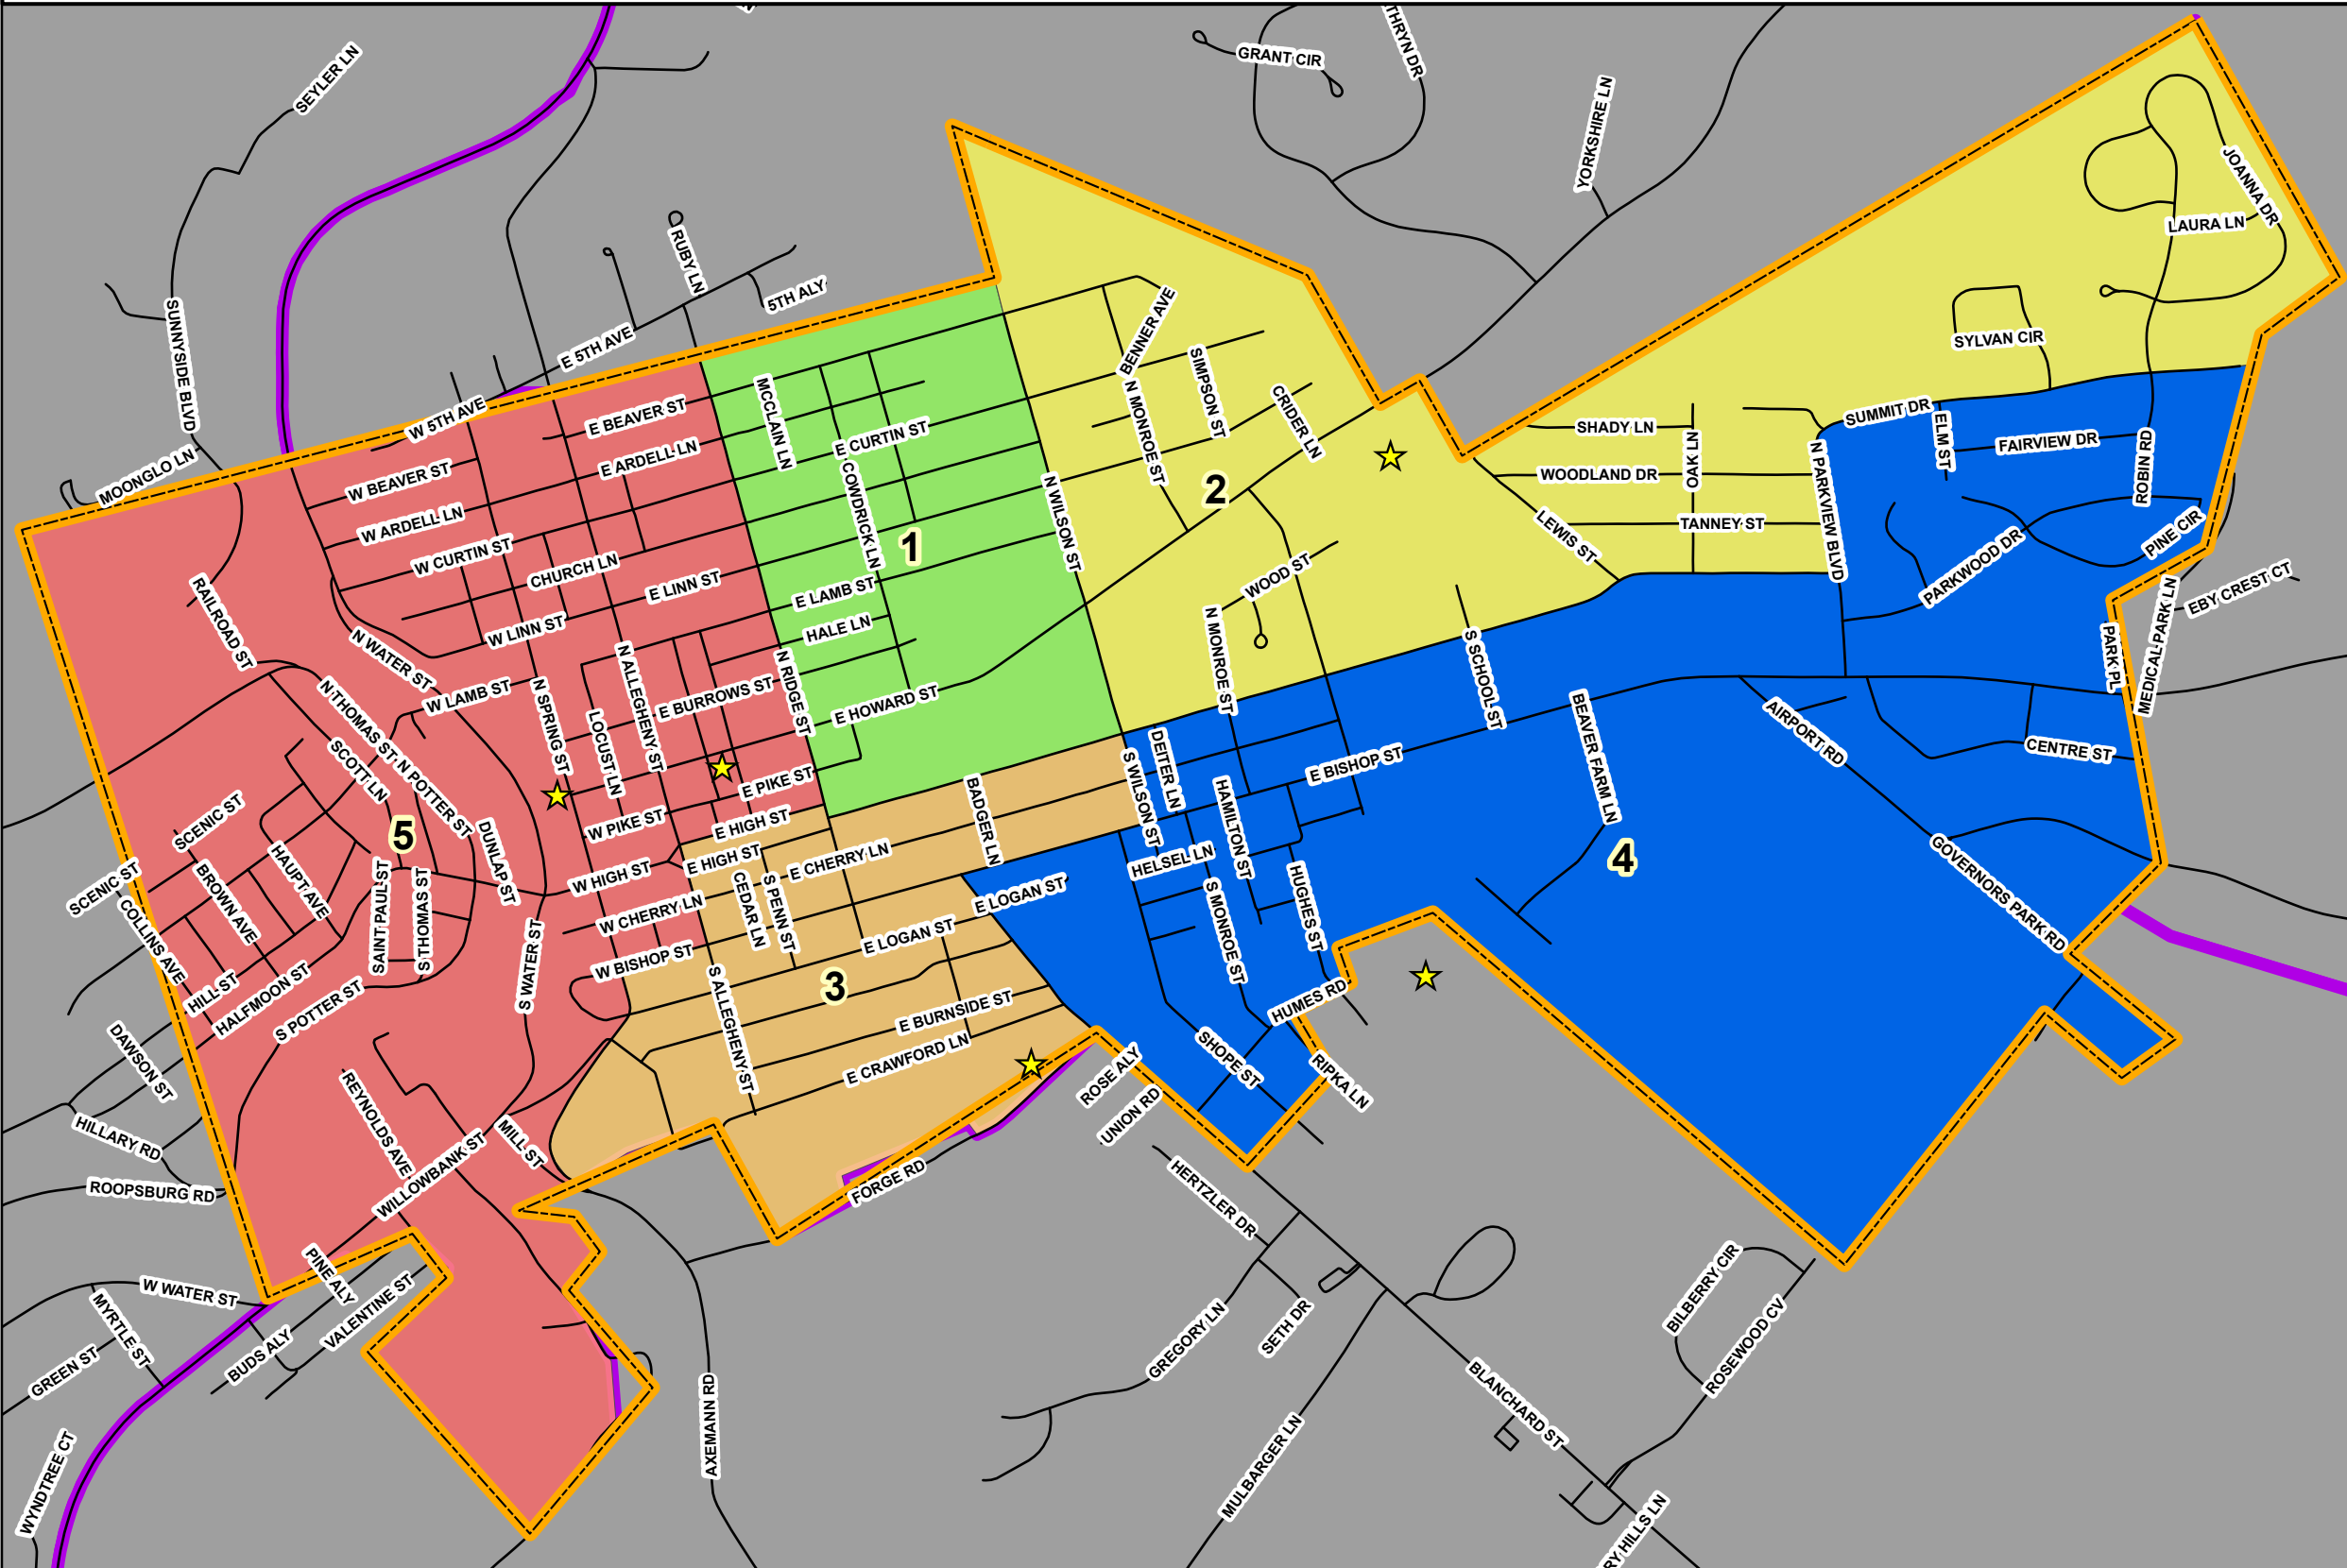

Find out where to Vote!

Instructions

- **Step 1** - Locate your Precinct on the Map
- **Step 2** - Reference the list to find the Voting Location
- **Step 3** - Still don't know where to vote? Visit www.CentreCountyVotes.com for more information.

**Primary Election Day is
Tuesday, May 21, 2019.
Polls are open from 7AM-8PM.**

#1 – Bellefonte North
Logan Fire Hall (Main Entrance)
120 E Howard St

#2 – Bellefonte Northeast
St. John Lutheran Church
216 N McAllister St

#3 – Bellefonte South
Lambert Hall
303 Forge Rd

#4 – Bellefonte Southeast
Faith United Methodist Church
512 Hughes St

#5 – Bellefonte West
First Presbyterian Church
203 N Spring St

Still don't know where you vote? Visit www.CentreCountyVotes.com