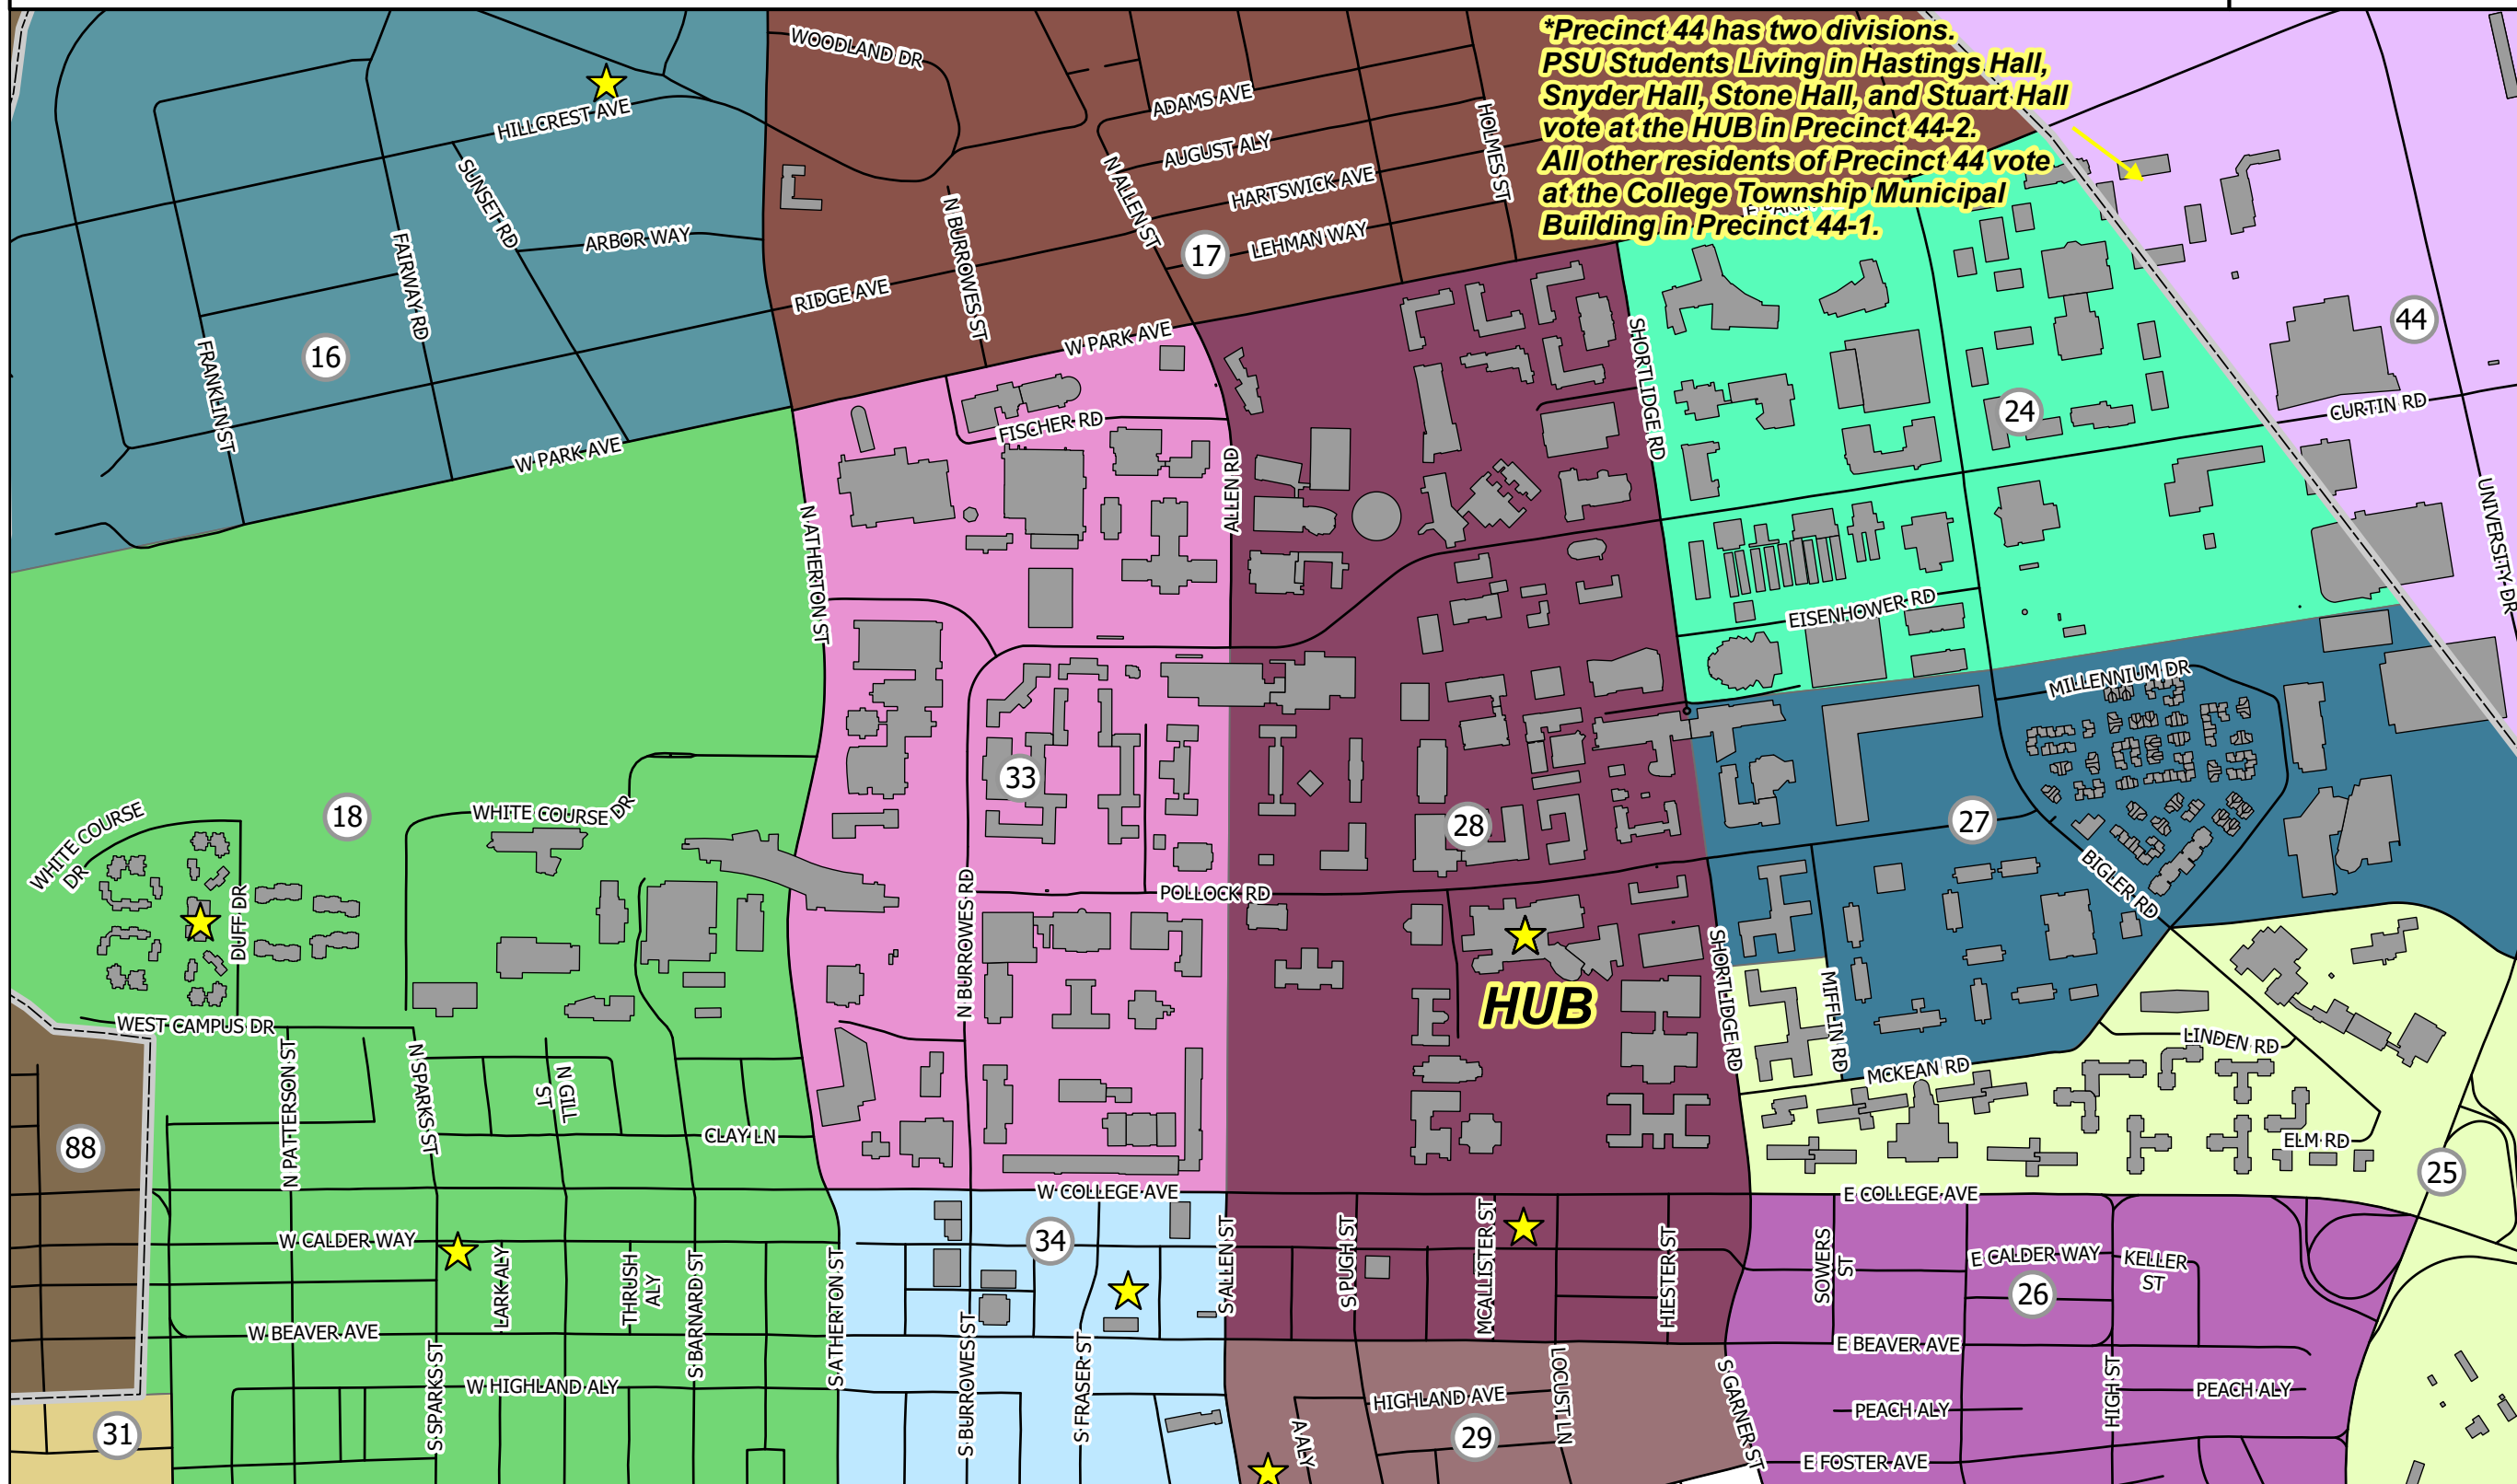

Find out where to Vote!

Primary Election Day is
 Tuesday, May 21, 2019.
 Polls are open from 7AM-8PM.

***Precinct 44 has two divisions.**
PSU Students Living in Hastings Hall, Snyder Hall, Stone Hall, and Stuart Hall vote at the HUB in Precinct 44-2.
All other residents of Precinct 44 vote at the College Township Municipal Building in Precinct 44-1.

- #16 – State College North Church of Christ
405 Hillcrest Ave
- #17 – State College Northeast Comfort Suites
132 Village Dr
- #18 – State College Northwest 108 Weston Community Center
Duff Dr
- #24 – State College East 1 HUB-Robeson Cultural Center
- #25 – State College East 2 HUB – Robeson Cultural Center
- #26 – State College East 3 Friends Meetinghouse
611 E Prospect Ave
- #27 – State College East 4 HUB – Robeson Cultural Center
- #28 – State College East Central 1 St. Paul's Church
250 E College Ave
- #29 – State College East Central 2 State College Borough Building
243 S Allen St
- #31 – State College West 1 Holy Trinity Orthodox Church
119 S Sparks St
- #33 – State College West Central 1 HUB – Robeson Cultural Center
- #34 – State College West Central 2 CBICC
131 S Frasier St
- *Precinct 44 has two divisions.
 PSU Students Living in Hastings Hall, Snyder Hall, Stone Hall, and Stuart Hall vote at the HUB in Precinct 44-2.
 All other residents of Precinct 44 vote at the College Township Municipal Building in Precinct 44-1.
- #44-1 – College West College Township Municipal Building
1481 E College Ave
- #44-2 – PSU Students Living in East Halls (Hastings Hall, Snyder Hall, Stone Hall, and Stuart Hall) of Precinct 44 vote at the HUB
- #88 – Ferguson North 3 State College Evangelical Free Church
1234 Blue Course Dr

Still don't know where you vote? Visit www.CentreCountyVotes.com

A project of the Centre County Board of Elections. Created by the Centre County GIS Department