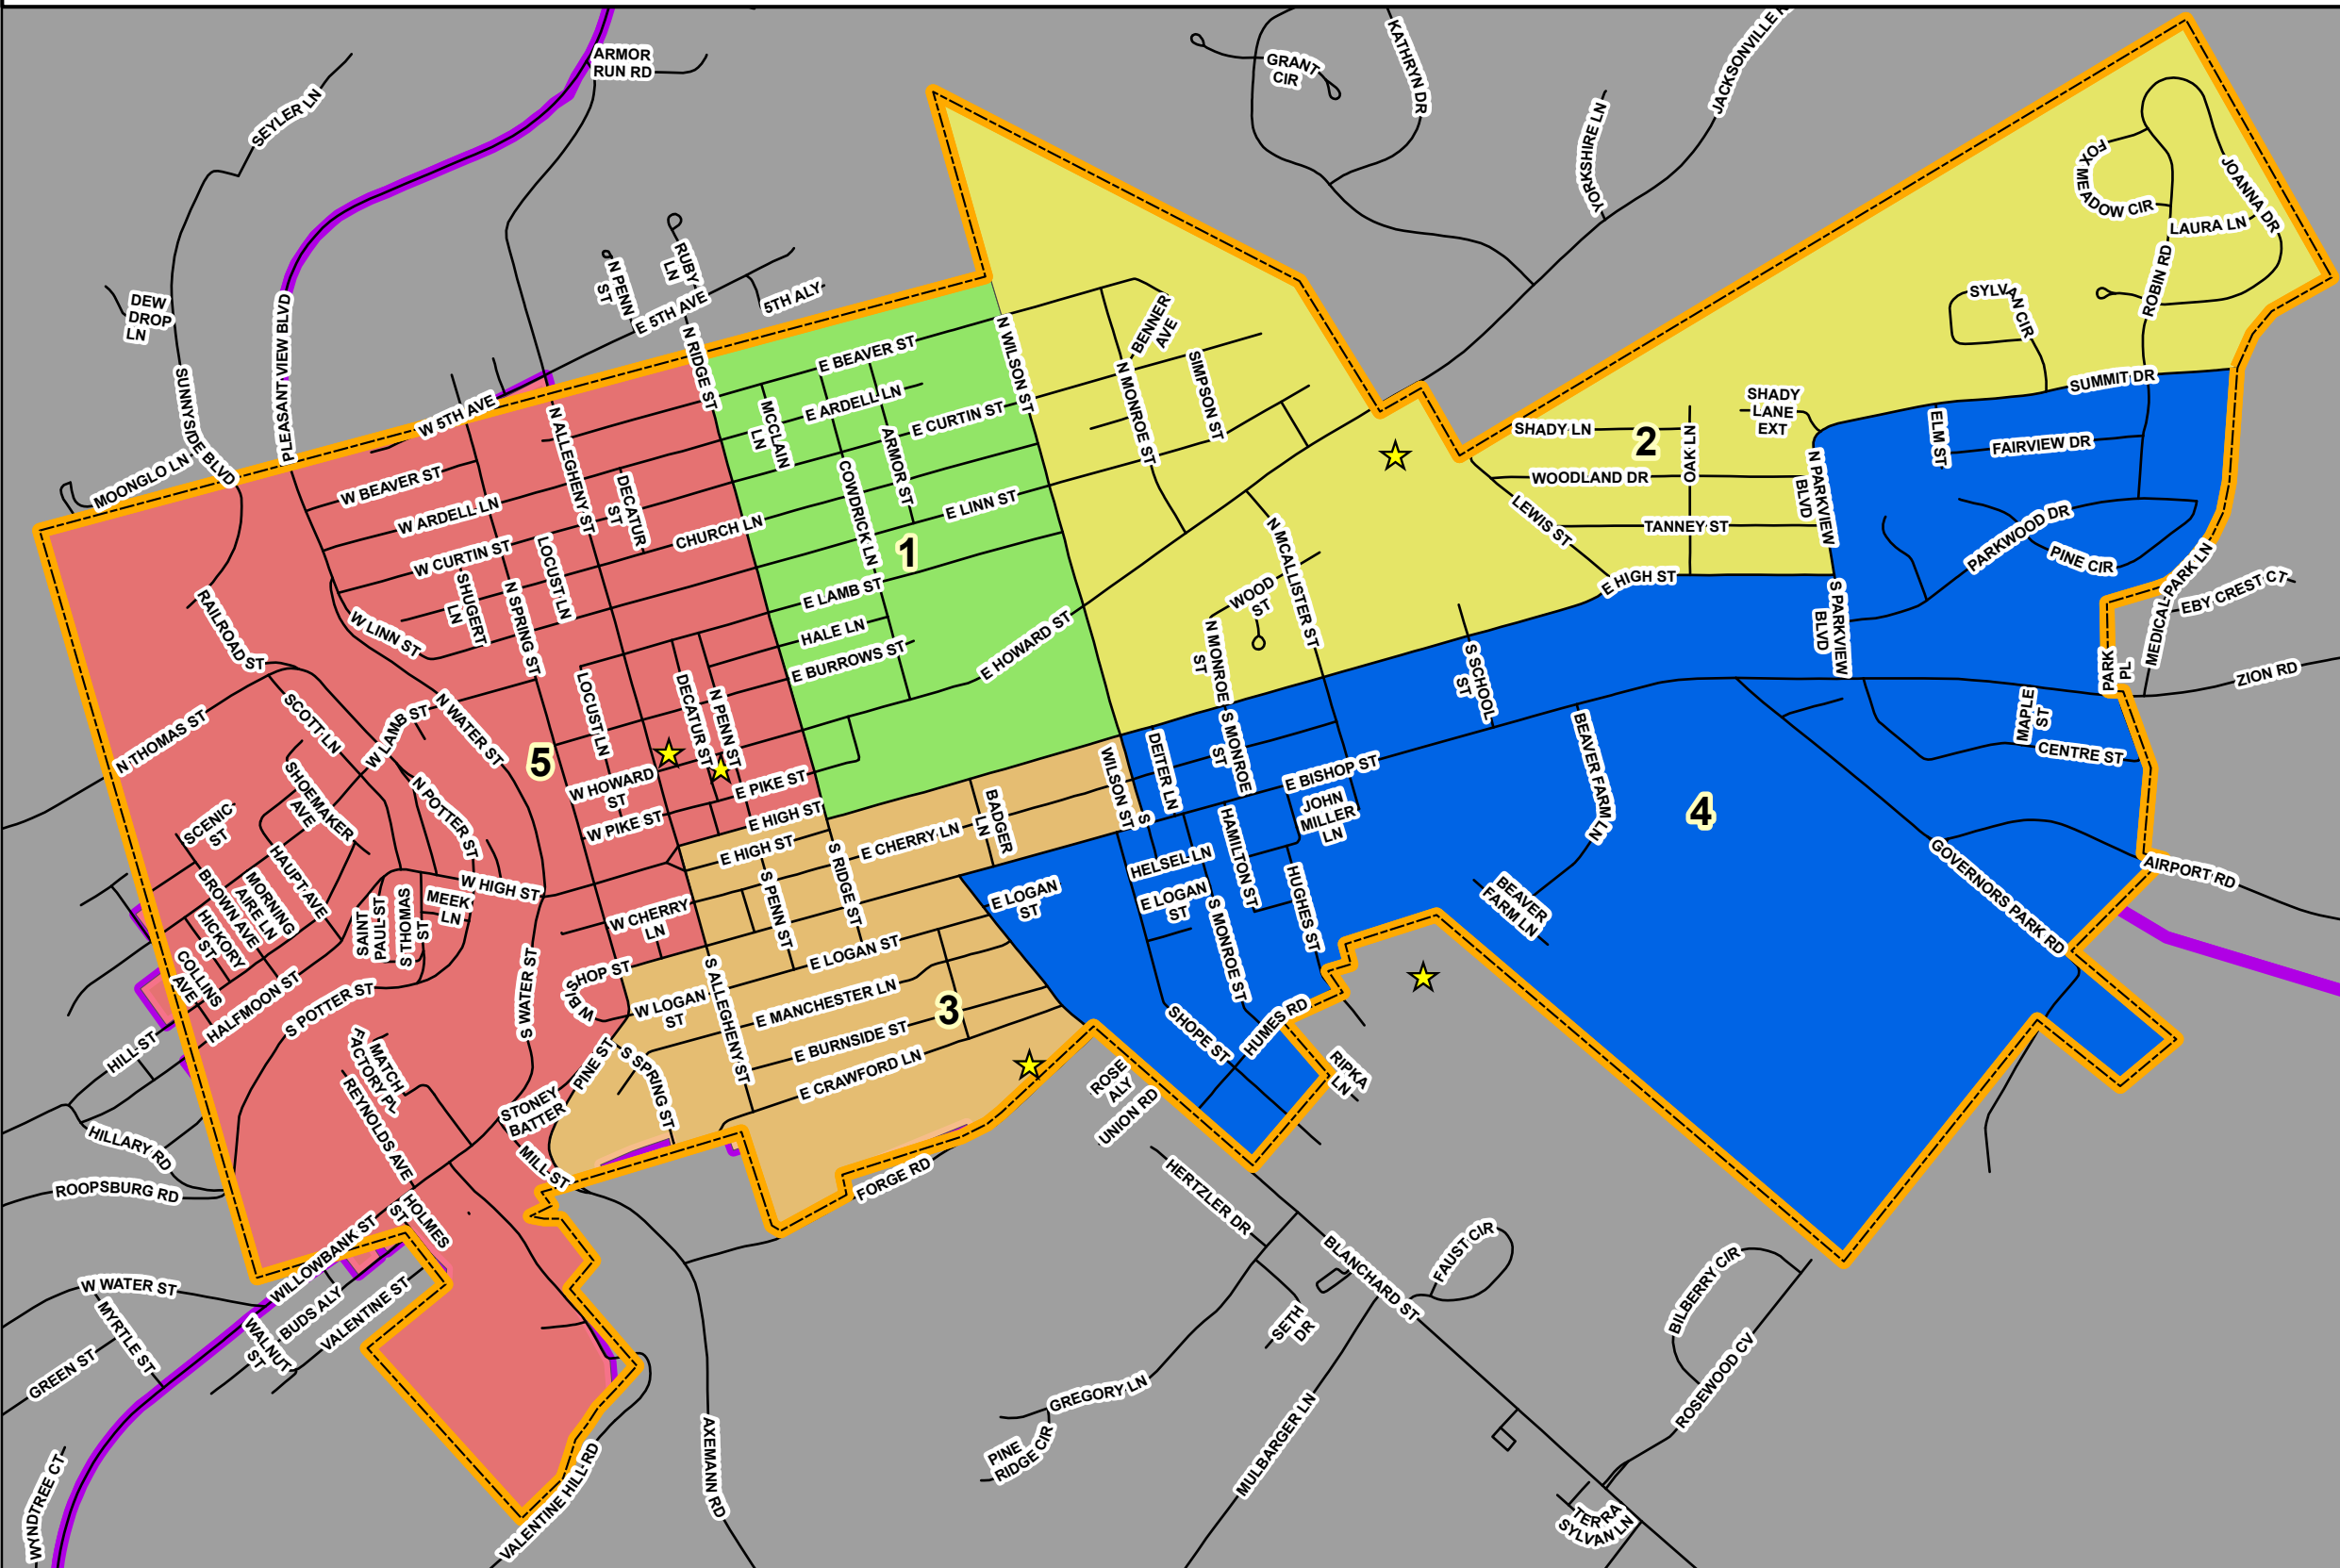

Find out where to Vote!

Instructions

- ➔ **Step 1** - Locate your Precinct on the Map
- ↓ **Step 2** - Reference the list to find the Voting Location
- 🌐 **Step 3** - Still don't know where to vote? Visit www.CentreCountyVotes.com for more information.

**General Primary Day is
Tuesday, May 17, 2022.
Polls are open from 7AM-8PM.**

#1 – Bellefonte North
Logan Fire Hall (Main Entrance)
120 E Howard St

#2 – Bellefonte Northeast
St. John Lutheran Church
216 N McAllister St

#3 – Bellefonte South
Lambert Hall
303 Forge Rd

#4 – Bellefonte Southeast
Faith United Methodist Church
512 Hughes St

#5 – Bellefonte West
Centre County Library
200 N Allegheny St

Still don't know where you vote? Visit www.CentreCountyVotes.com

Created by the Centre County GIS Department. A project of the Centre County Board of Elections.