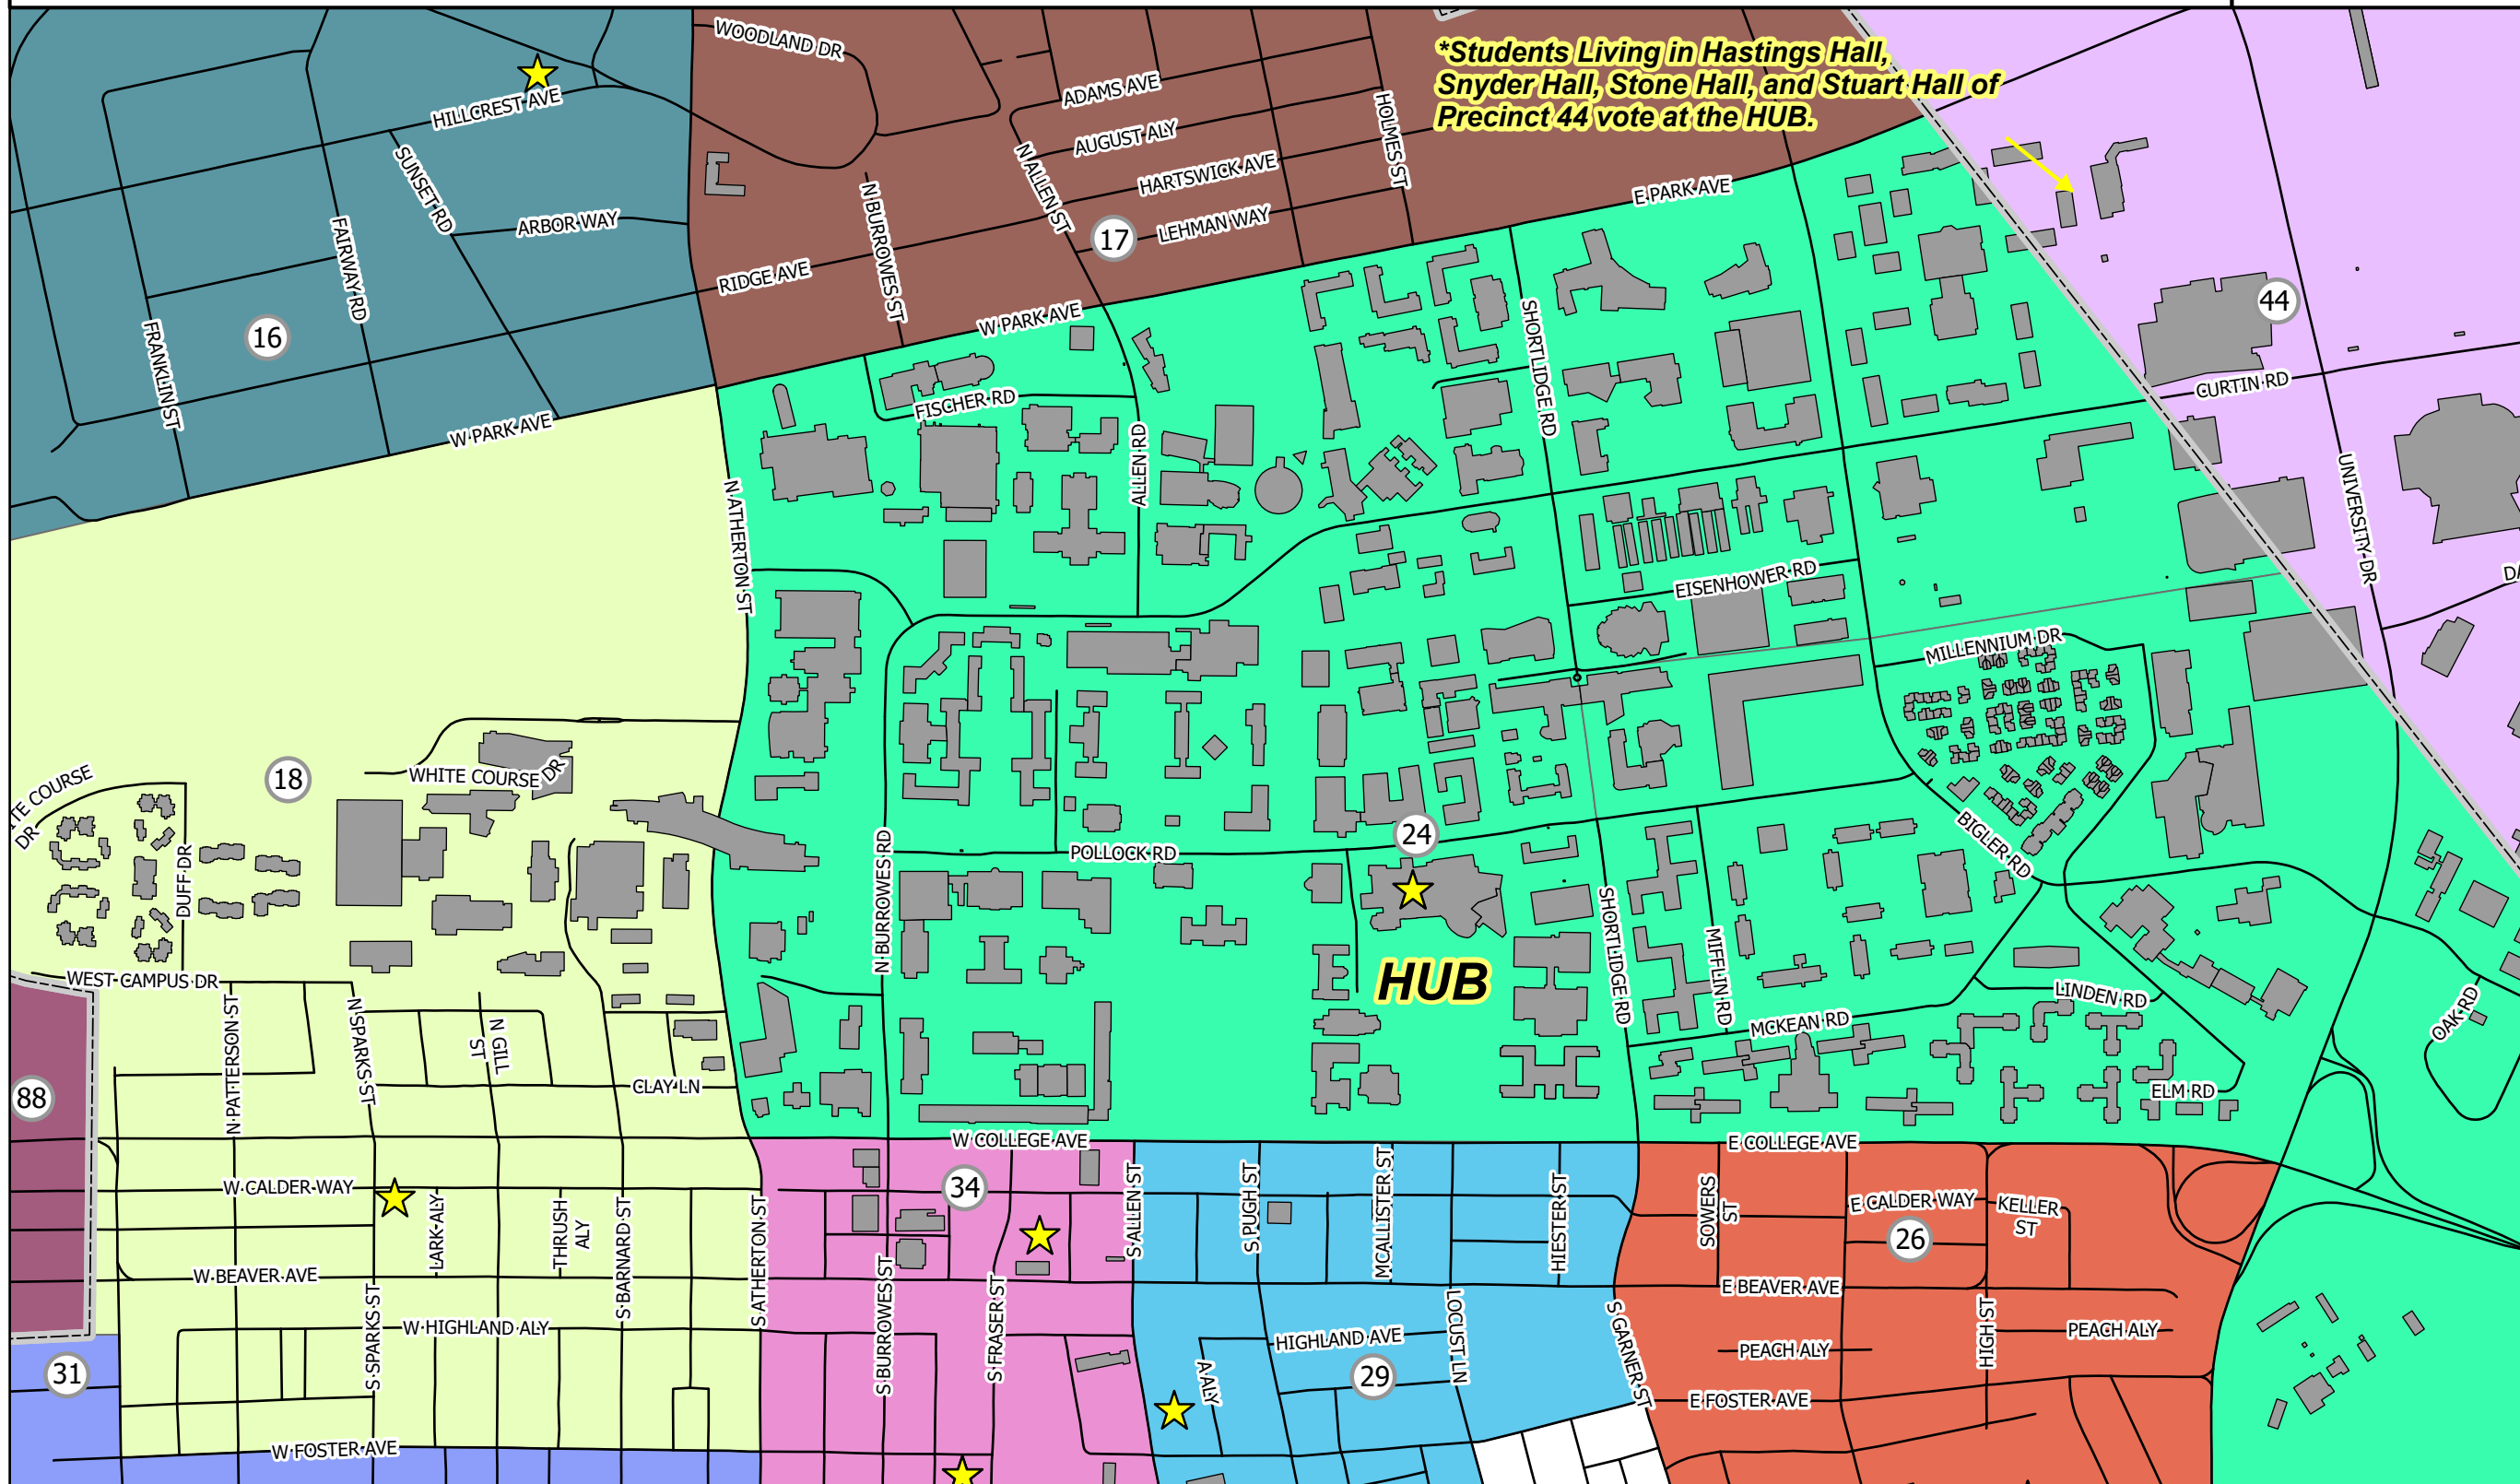

# Find out where to Vote!

General Primary Day is  
 Tuesday, May 17, 2022.  
 Polls are open from 7AM-8PM.

*\*Students Living in Hastings Hall, Snyder Hall, Stone Hall, and Stuart Hall of Precinct 44 vote at the HUB.*

- #16 – State College North  
 Church of Christ  
 405 Hillcrest Ave
- #17 – State College Northeast  
 Comfort Suites  
 132 Village Dr
- #18 – State College Northwest  
 St. Andrew's Episcopal Church  
 208 W Foster Ave
- #24 – State College East 1  
 HUB  
 HUB-Robeson Cultural Center
- #26 – State College East 3  
 Friends Meetinghouse  
 611 E Prospect Ave
- #29 – State College East Central 2  
 State College Borough Building  
 243 S Allen St
- #31 – State College West 1  
 Holy Trinity Orthodox Church  
 119 S Sparks St
- #34 – State College West Central 2  
 CBICC  
 131 S Frasier St
- #44 – College West  
 College Township Municipal Building  
 1481 E College Ave
- \*Students Living in East Halls  
 (Hastings Hall, Snyder Hall,  
 Stone Hall, and Stuart Hall) of  
 Precinct 44 vote at the HUB
- #88 – Ferguson North 3  
 State College Evangelical Free Church  
 1243 Blue Course Dr

Still don't know where you vote? Visit [www.CentreCountyVotes.com](http://www.CentreCountyVotes.com)

A project of the Centre County Board of Elections. Created by the Centre County GIS Department