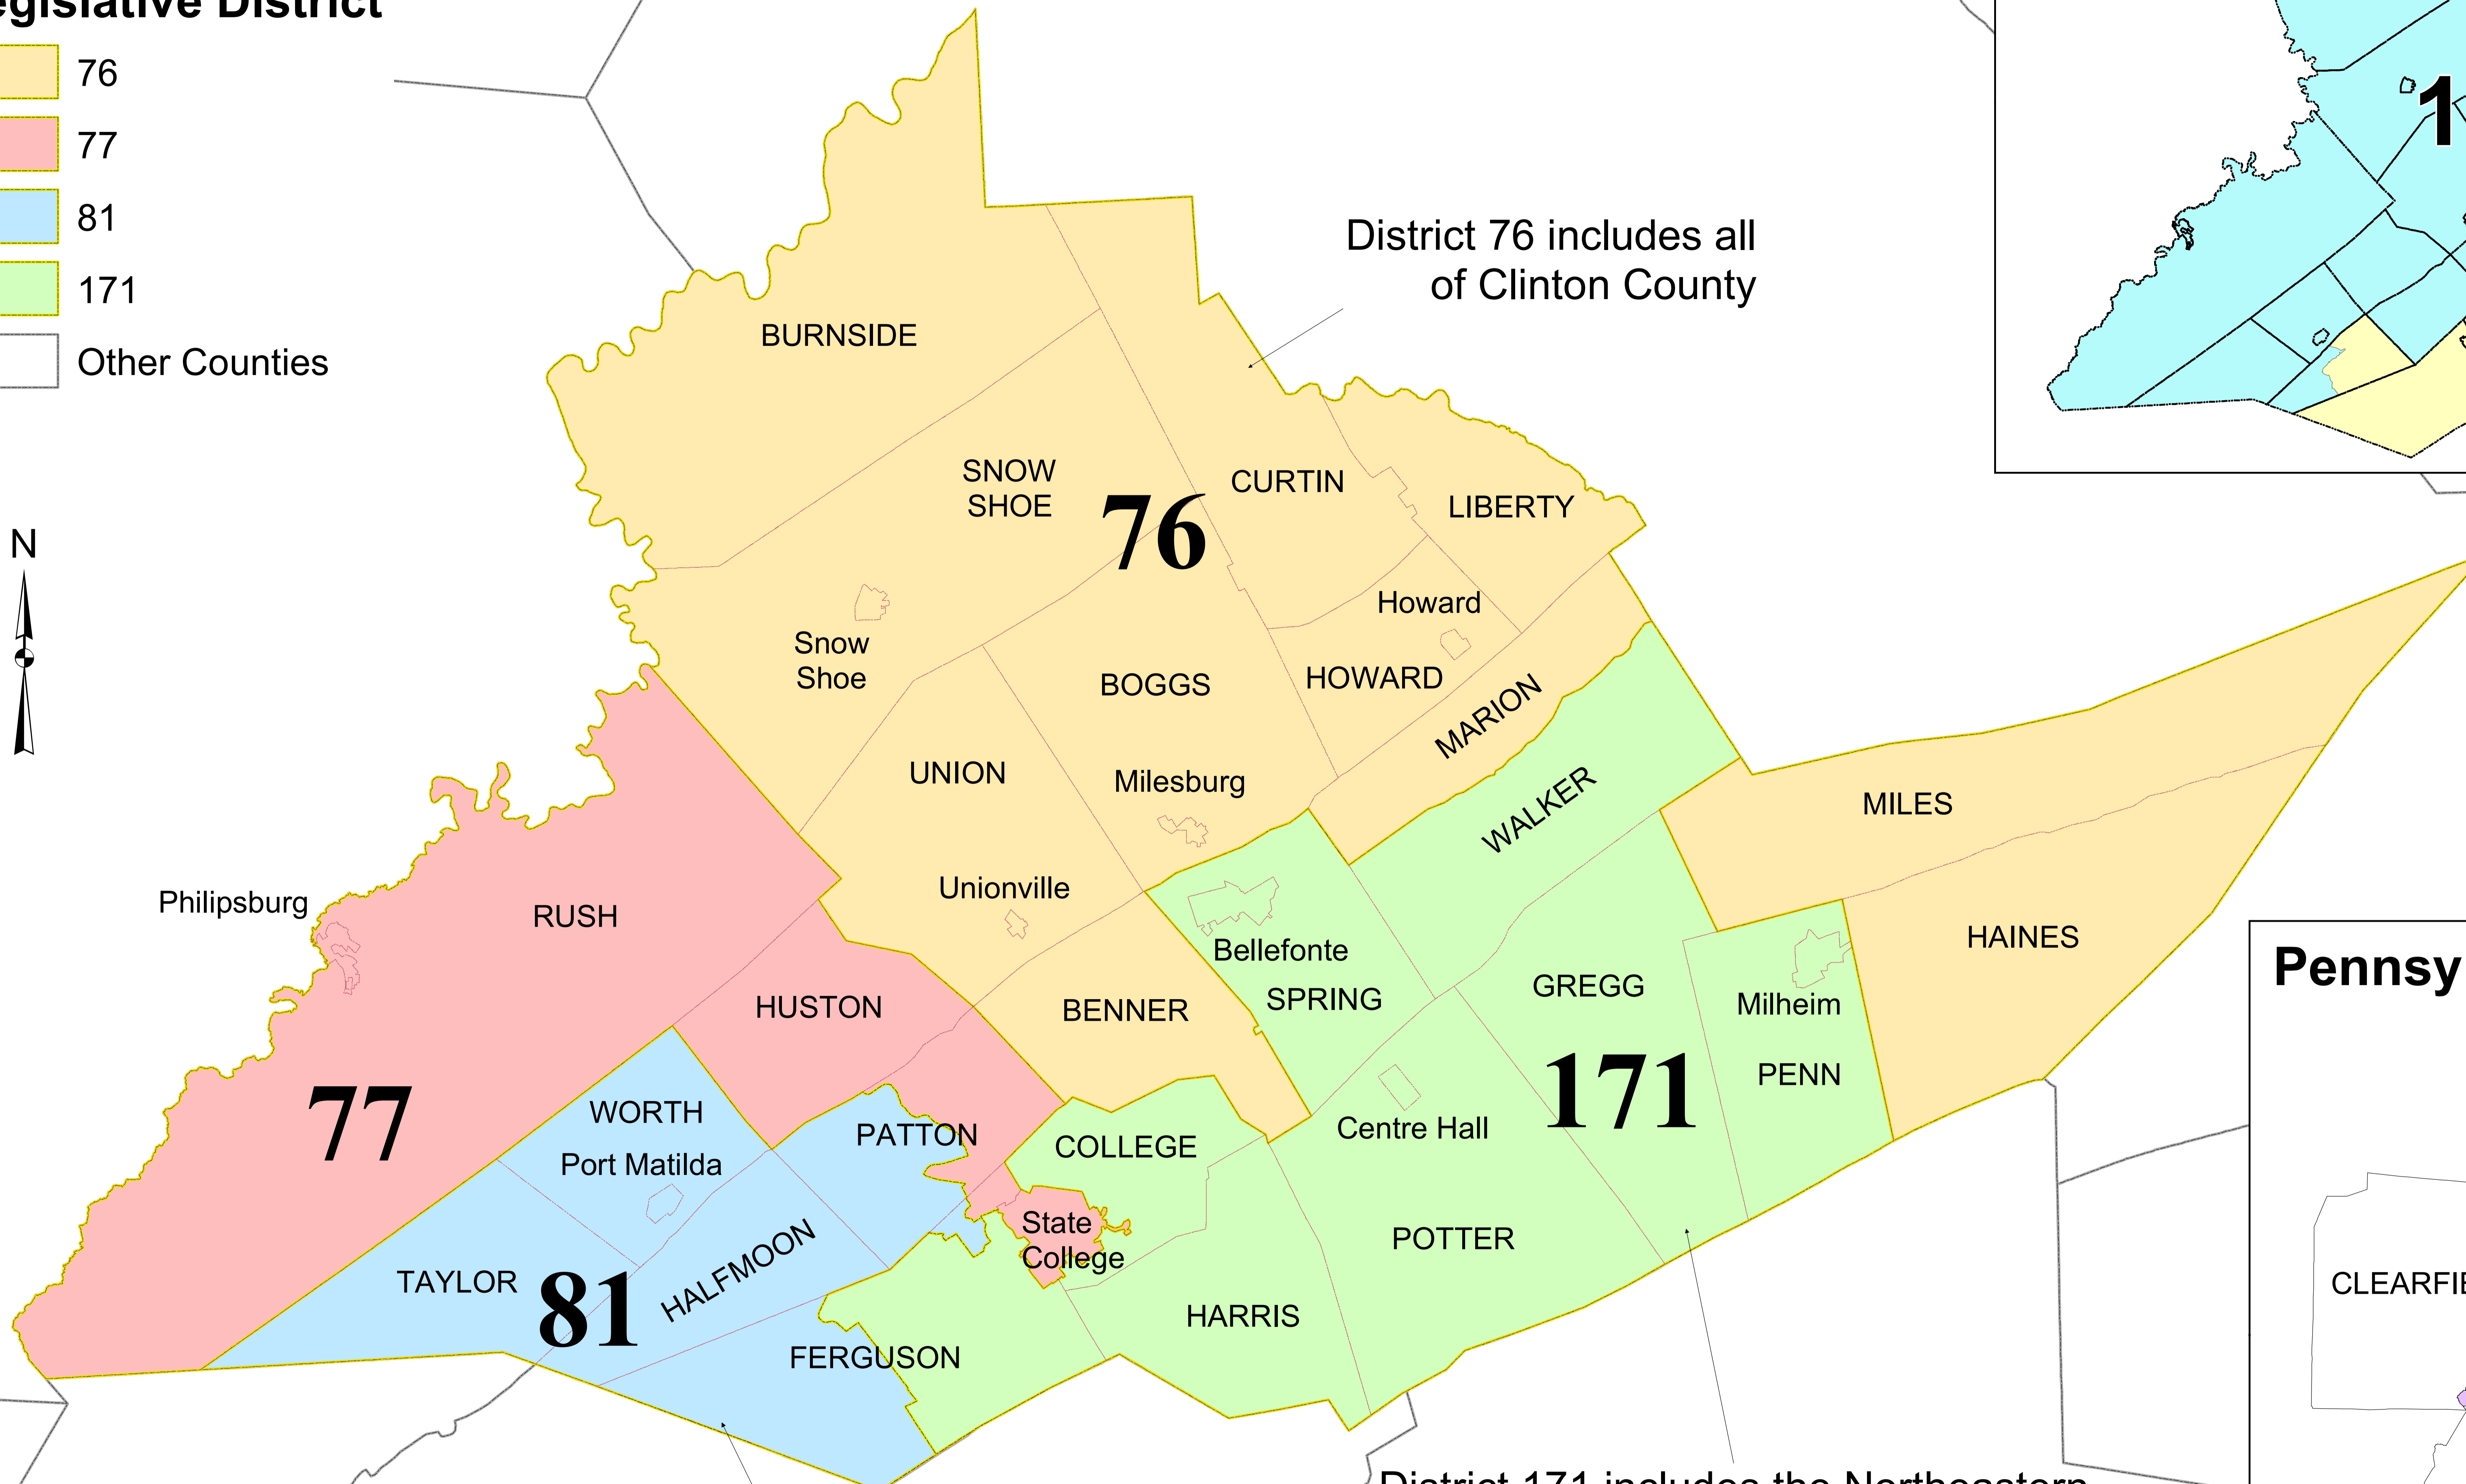

Centre County Legislative Districts

Legend

- Townships
- Legislative District**
- 76
- 77
- 81
- 171
- Other Counties

District 76 includes all of Clinton County

District 81 includes all of Huntingdon County and part of Mifflin County

District 171 includes the Northeastern and Central parts of Mifflin County

U.S. Congressional District

Pennsylvania Senatorial Districts