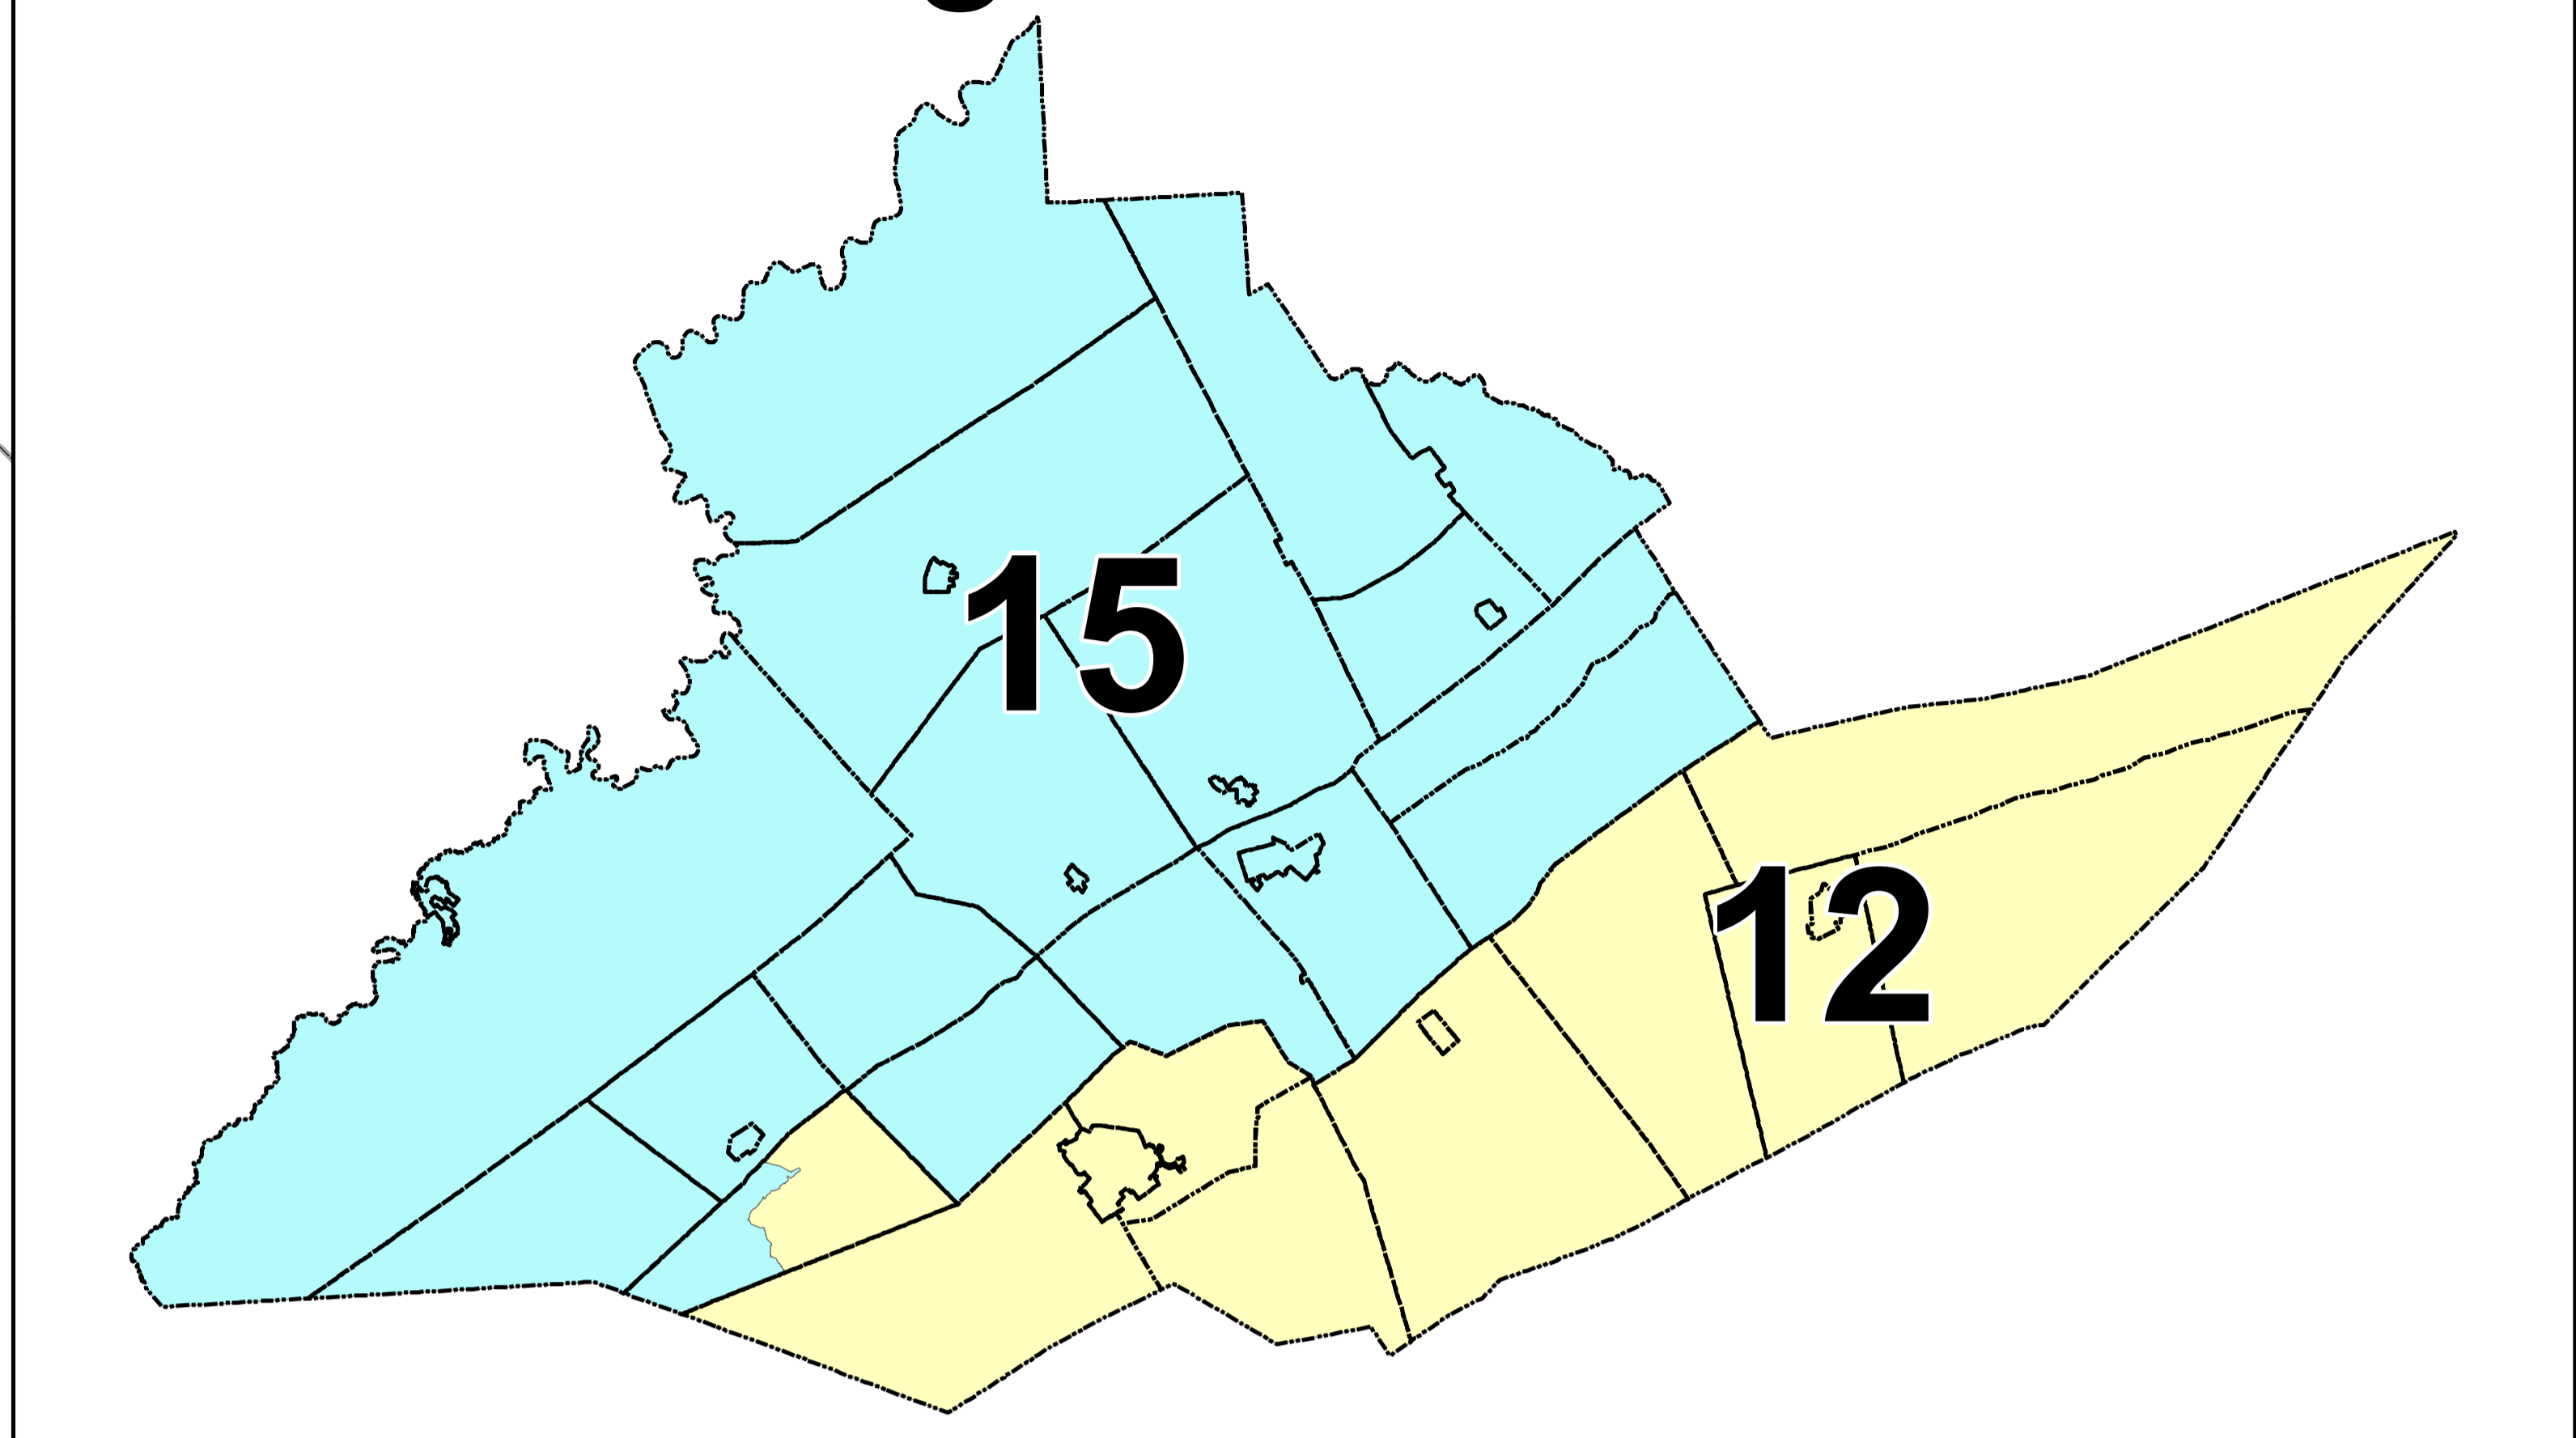

Centre County Legislative Districts

Legend

- Townships
- Legislative District**
- 76
- 77
- 81
- 171
- Other Counties

District 76 includes all of Clinton County

District 81 includes all of Huntingdon County and part of Mifflin County

District 171 includes the Northeastern and Central parts of Mifflin County

U.S. Congressional District

Pennsylvania Senatorial Districts