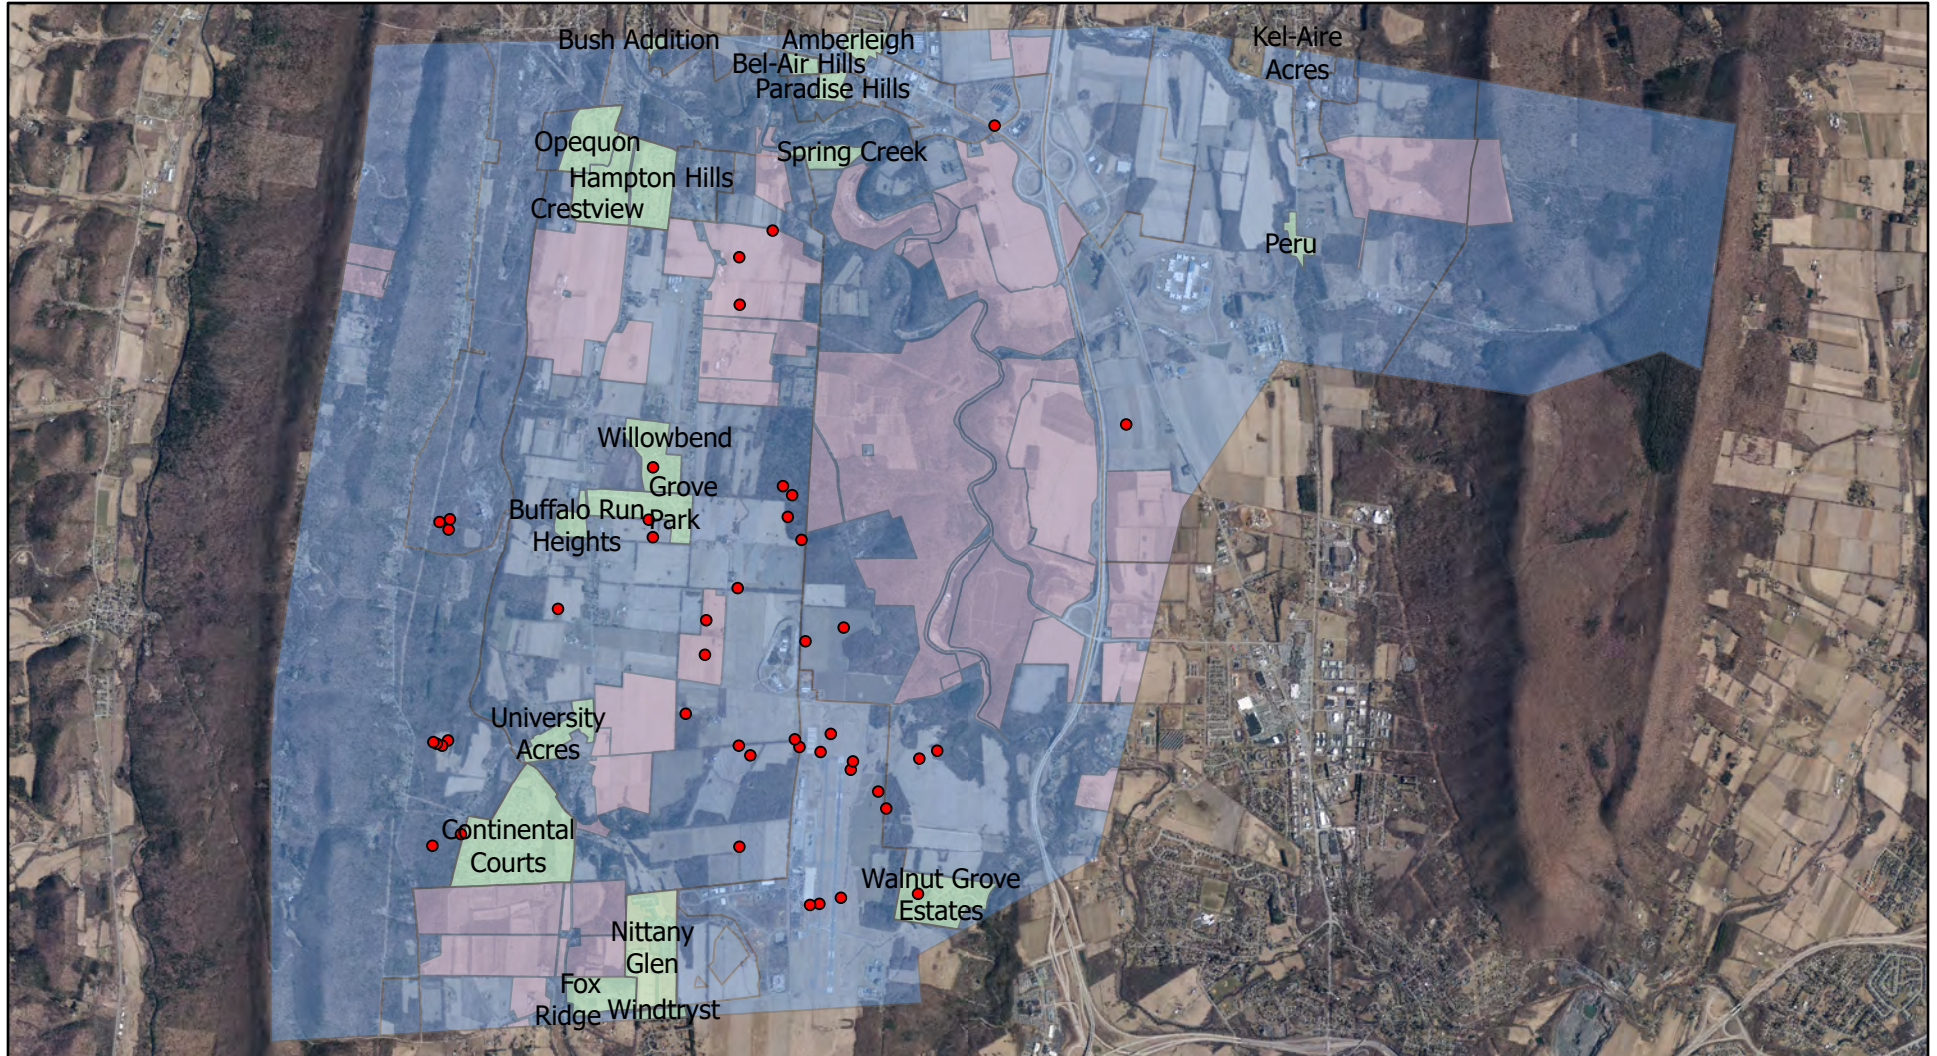

Benner Township Sinkhole Map

Legend

- Sinkholes
- Neighborhood Community Boundary
- ASA
- Benner Township