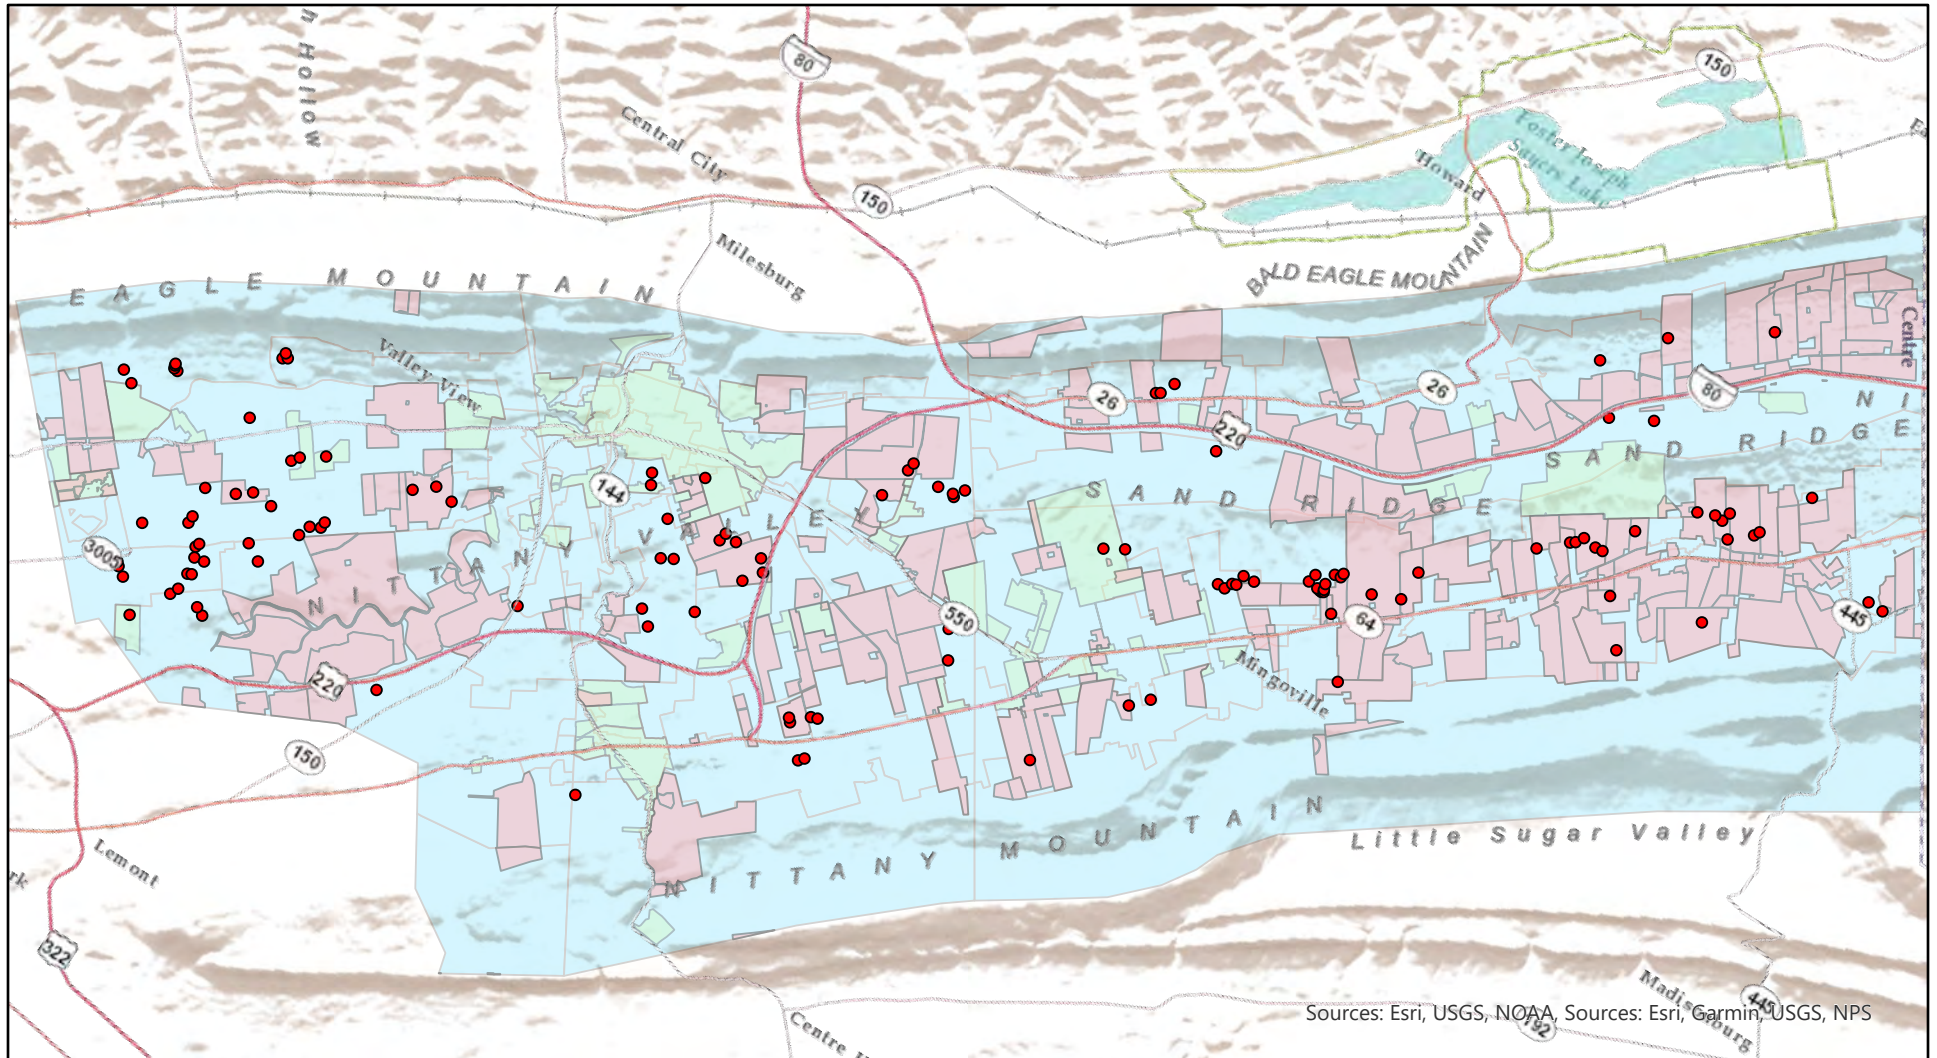

Nittany Valley Sinkhole Map

Legend

- Sinkholes
- ASA_Clip
- Neighborhood_Community_Boundary_Clip
- Nittany_Valley

Prepared by Centre County Planning and Community Development Office 8/6/21