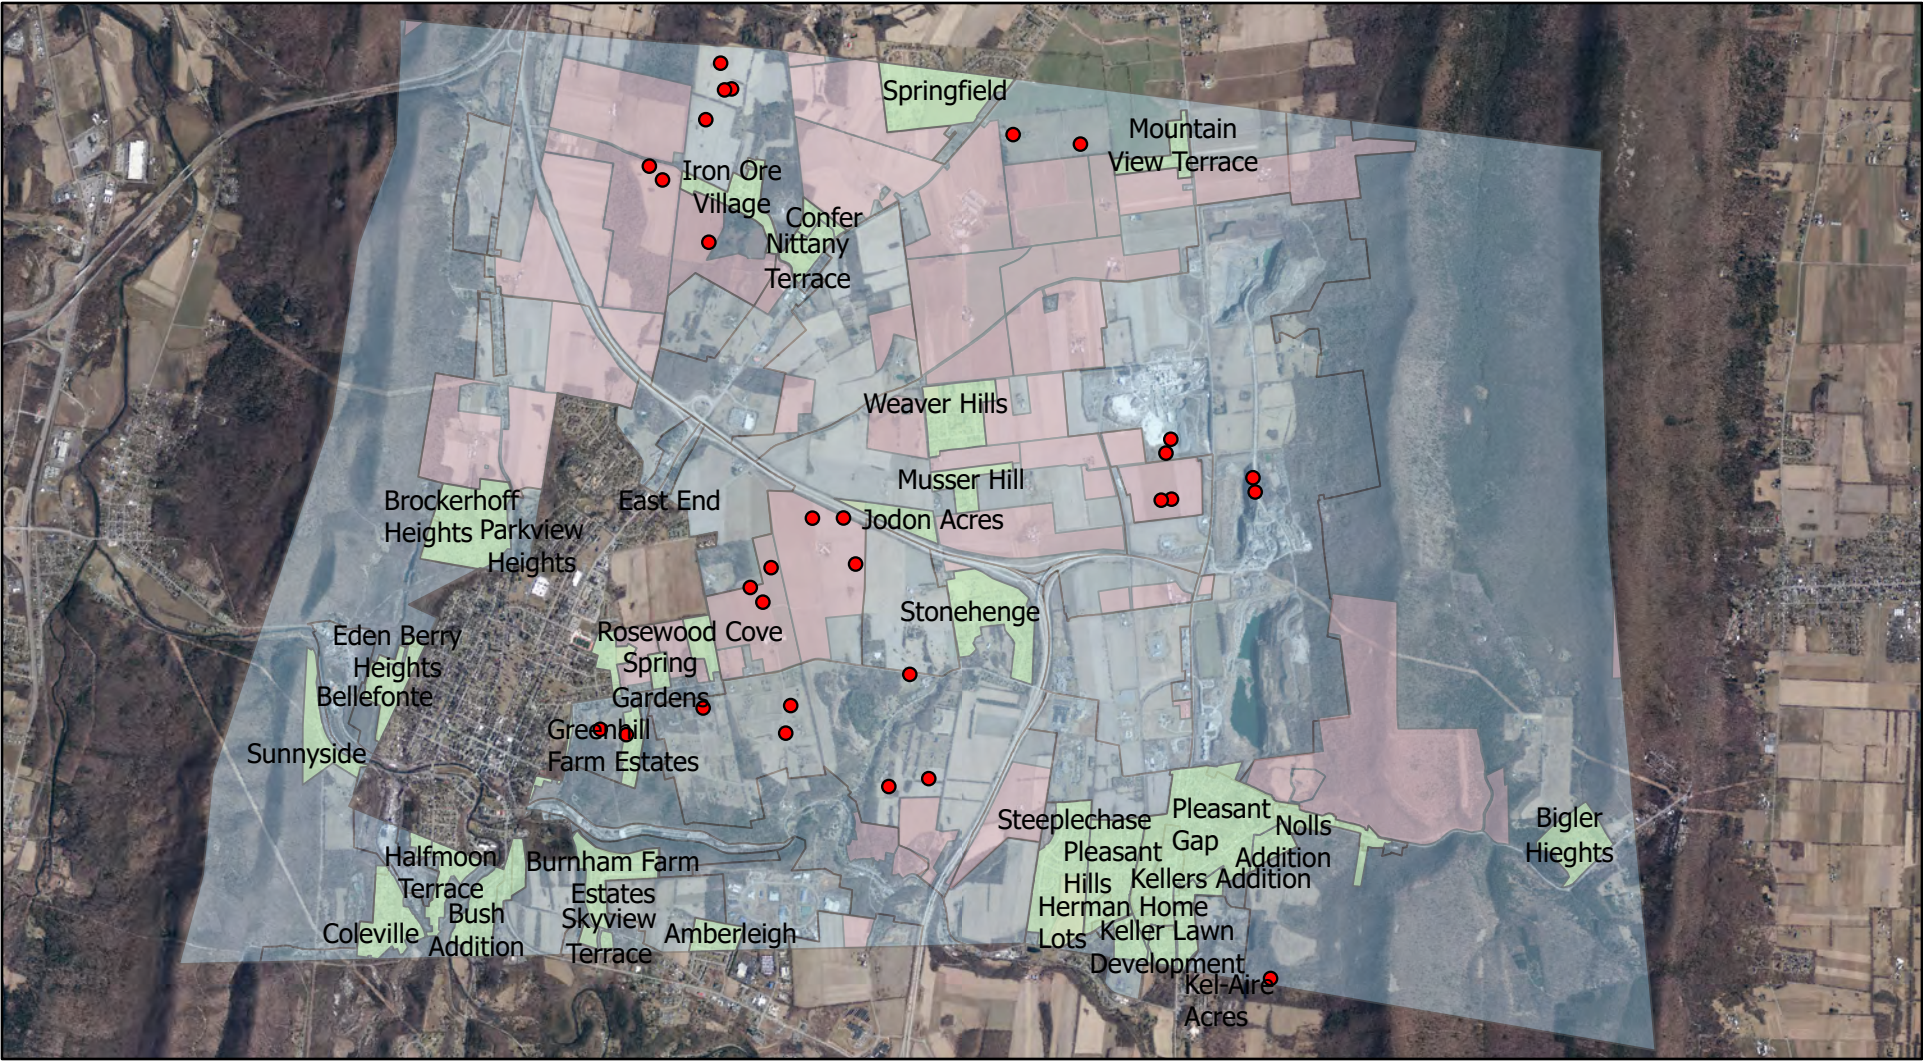

Spring Township Sinkhole Map

Legend

- Sinkholes
- Neighborhood Community Boundary
- ASA
- Spring Township