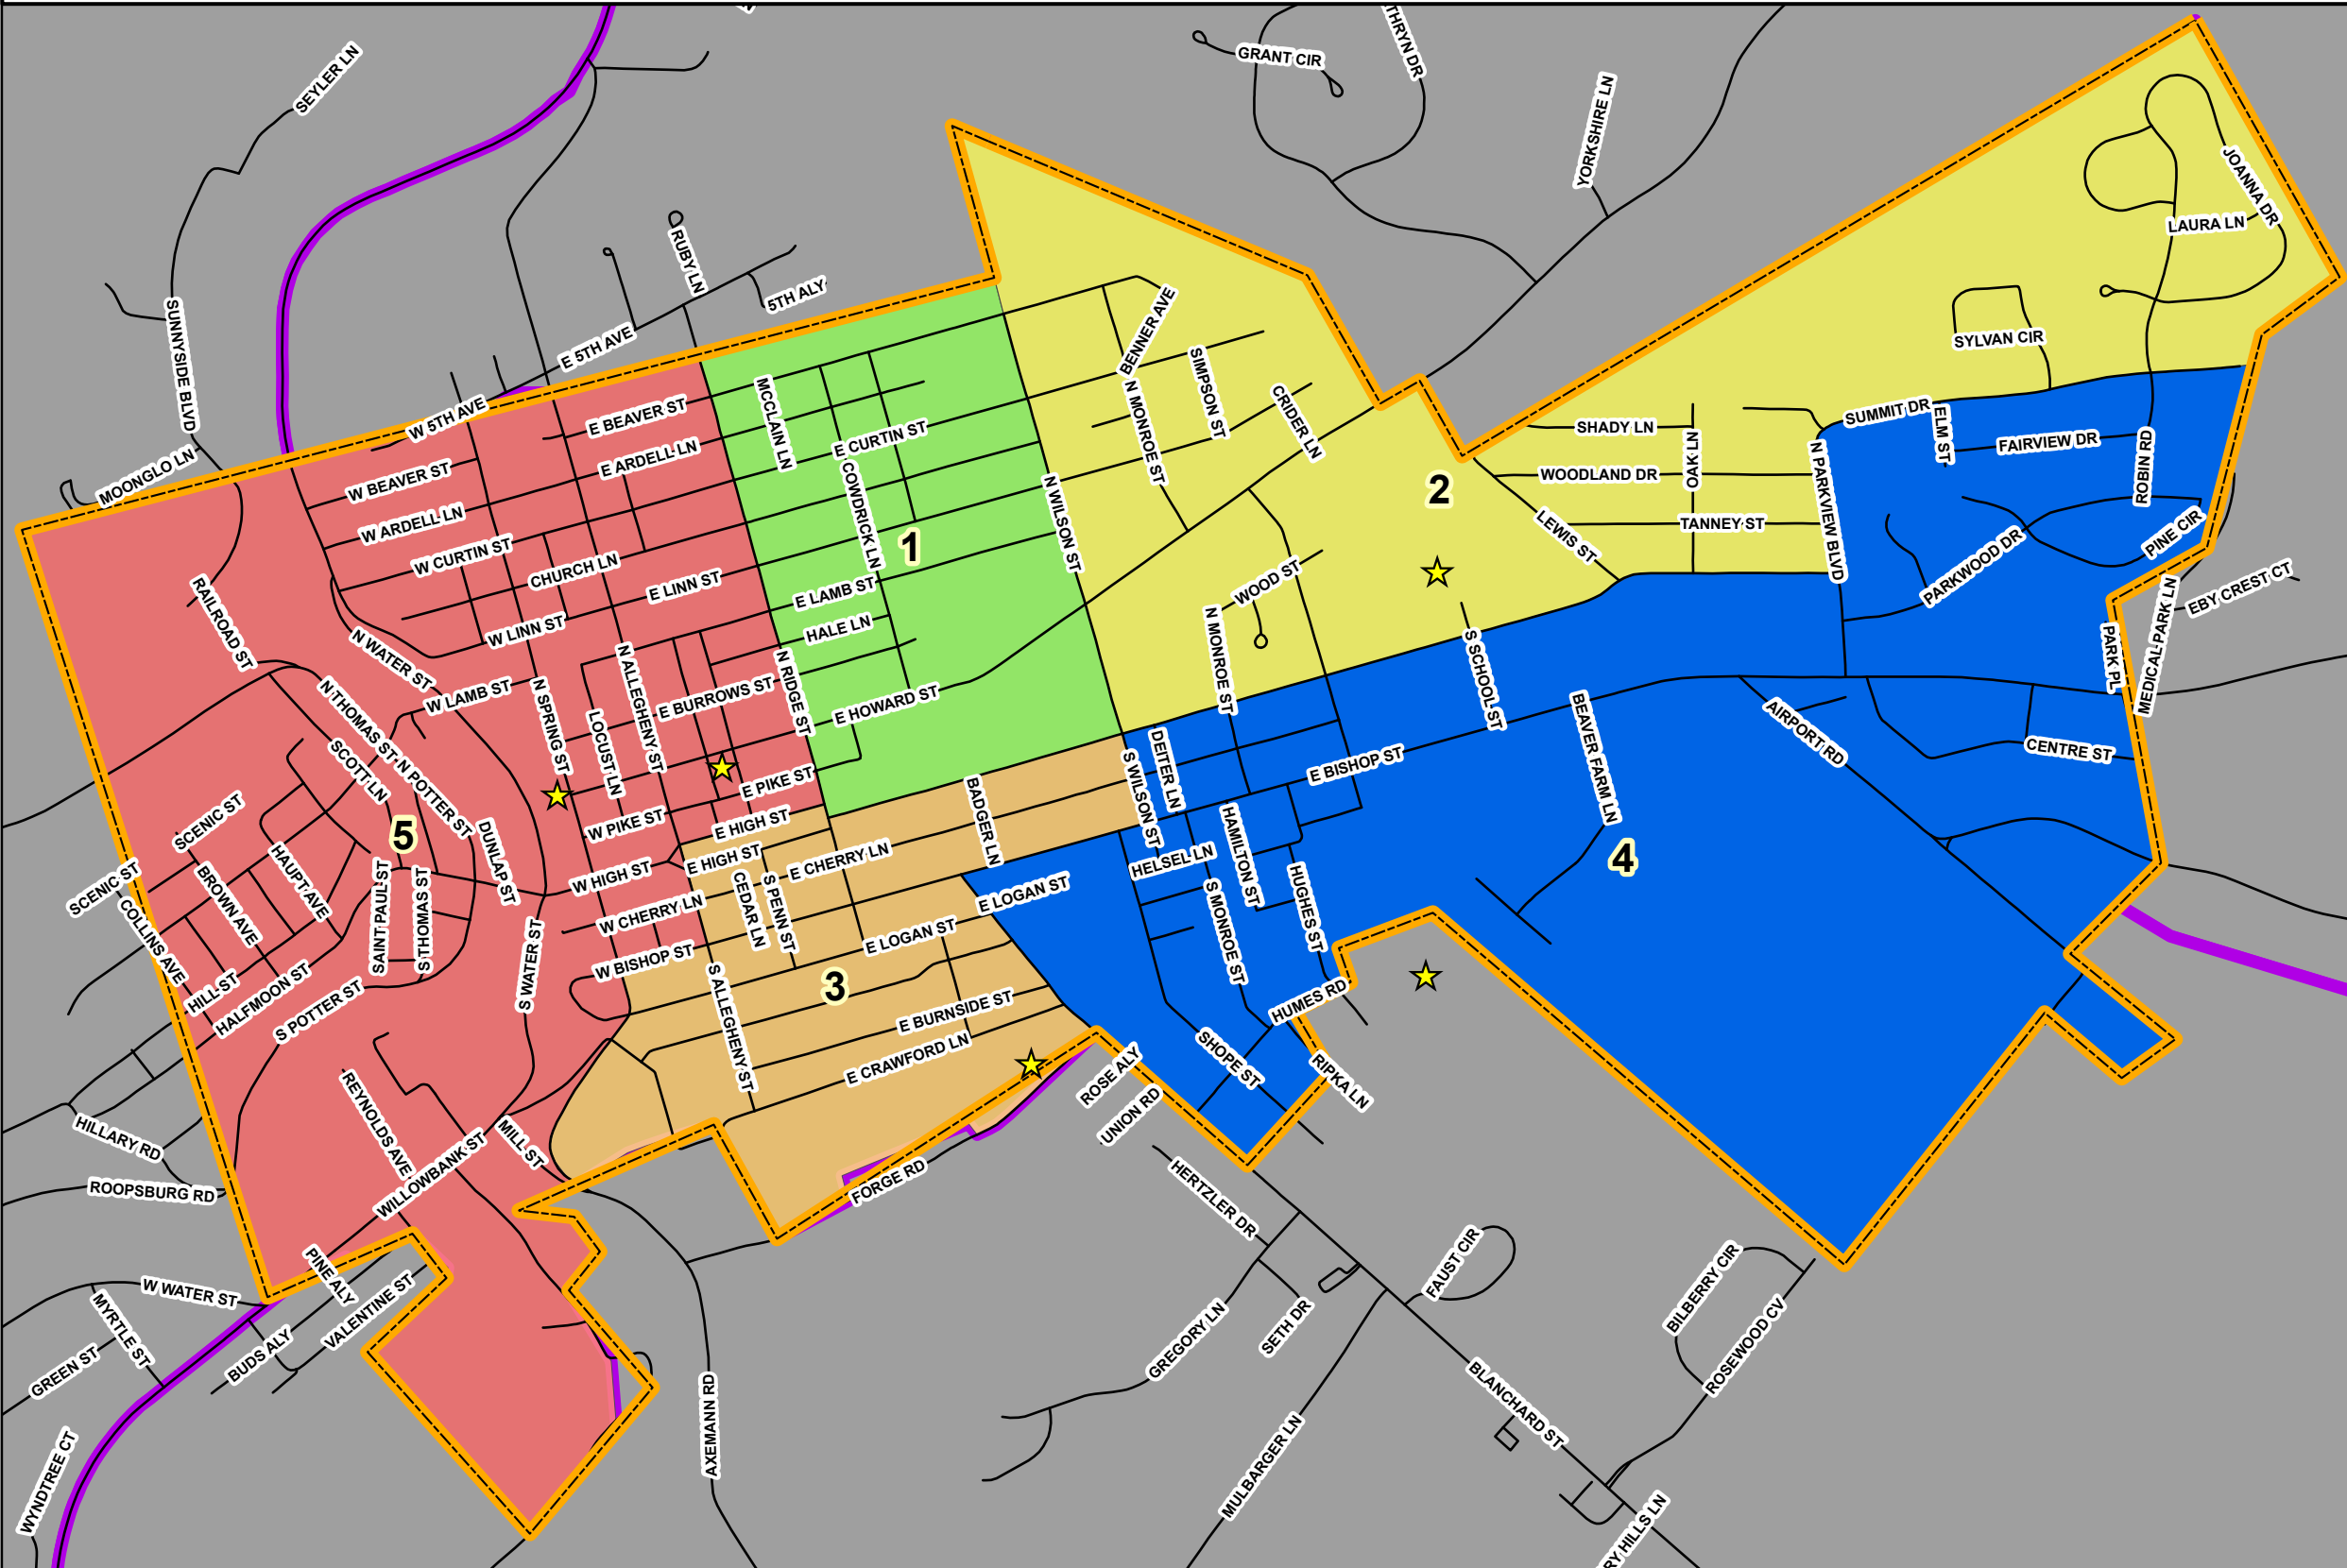

Find out where to Vote!

Instructions

- **Step 1** - Locate your Precinct on the Map
- **Step 2** - Reference the list to find the Voting Location
- **Step 3** - Still don't know where to vote? Visit www.CentreCountyVotes.com for more information.

Primary Election Day is Tuesday, June 2, 2020.
Polls are open from 7AM-8PM.

#1 – Bellefonte North
Logan Fire Hall (Main Entrance)
120 E Howard St

#2 – Bellefonte Northeast
Bellefonte Middle School
100 N School St

#3 – Bellefonte South
Lambert Hall
303 Forge Rd

#4 – Bellefonte Southeast
Faith United Methodist Church
512 Hughes St

#5 – Bellefonte West
First Presbyterian Church
203 N Spring St

Still don't know where you vote? Visit www.CentreCountyVotes.com